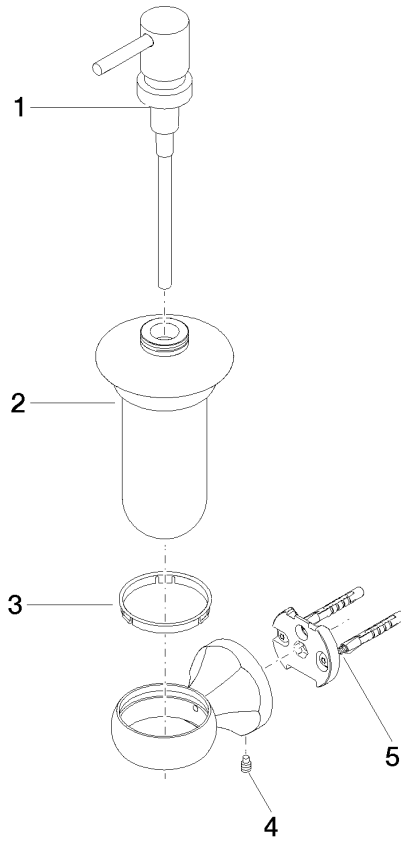

83 435 361

- bottle made of opal glass
- width 85mm
- height 200 mm
- 250 ml bottle
- 121mm projection

	Brushed Durabron (23kt Gold)	83 435 361-28
	Chrome	83 435 361-00
	Brushed Platinum	83 435 361-06
	Platinum	83 435 361-08
	Durabron (23kt Gold)	83 435 361-09
	Brushed Dark Platinum	83 435 361-99

# MADISON Dispenser wall model - Brushed Durabronz (23kt Gold)

MADISON

83 435 361

mm [inches]

83 435 361

Parts for other  
finishes can be found  
here: [Chrome](#)

MADISON Dispenser wall model - Brushed Durabronz (23kt Gold)

MADISON

83 435 361

**Spare parts list**

No.	Item Number	Name	Quantity used	Delivery time
	90 10 10 535 01-28	dispenser	5	20