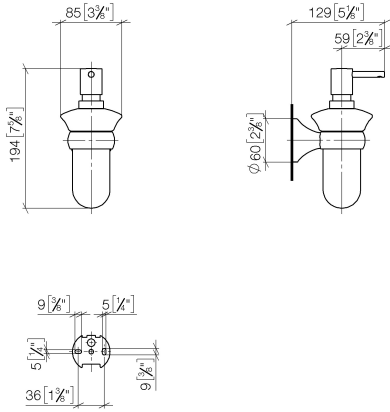

83 435 361

- bottle made of opal glass
- width 85mm
- height 200 mm
- 250 ml bottle
- 121mm projection

	Brushed Durabron (23kt Gold)	83 435 361-28
	Chrome	83 435 361-00
	Brushed Platinum	83 435 361-06
	Platinum	83 435 361-08
	Durabron (23kt Gold)	83 435 361-09
	Brushed Dark Platinum	83 435 361-99

# MADISON Dispenser wall model - Brushed Durabronz (23kt Gold)

MADISON

83 435 361

mm [inches]

83 435 361

Parts for other  
finishes can be found  
here: [Chrome](#)

MADISON Dispenser wall model - Brushed Durabronz (23kt Gold)

MADISON

83 435 361

**Spare parts list**

No.	Item Number	Name	Quantity used	Delivery time
	90 10 10 535 01-28	dispenser	5	20