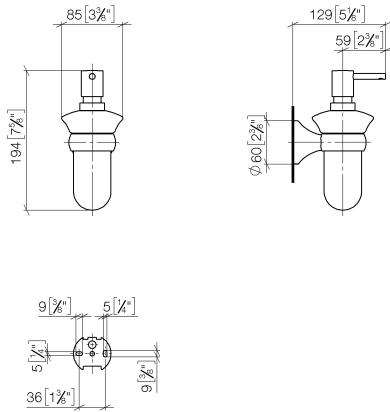

83 435 361

- bottle made of opal glass
- width 85mm
- height 200 mm
- 250 ml bottle
- 121mm projection

	Brushed Dark Platinum	83 435 361-99
	Chrome	83 435 361-00
	Brushed Platinum	83 435 361-06
	Platinum	83 435 361-08
	Durabass (23kt Gold)	83 435 361-09
	Brushed Durabass (23kt Gold)	83 435 361-28

83 435 361

mm [inches]

83 435 361

Parts for other finishes can be found here: [Chrome](#)

### Spare parts list

No.	Item Number	Name	Quantity used	Delivery time
1	90 10 10 535 01-99	dispenser	1	30
2	90 90 04 001 00 83	glass	1	2
3	08 28 10 500 91	ring	1	2
4	04 31 11 140 00 90	pin	1	2
5	05 17 97 507 00 90	fixing set	1	2