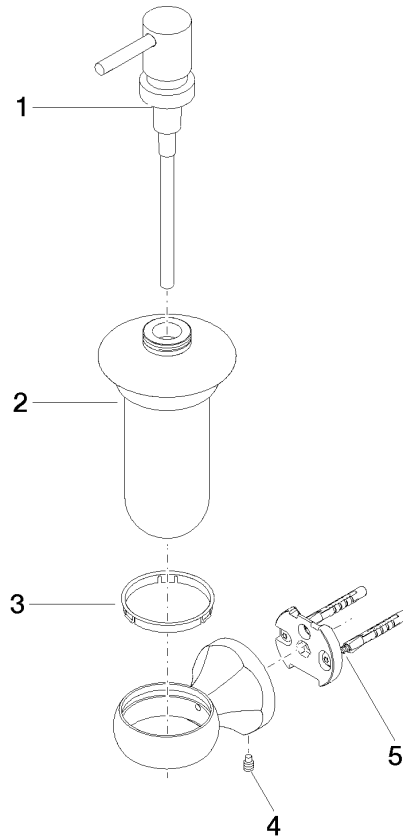

83 435 361

- bottle made of opal glass
- width 85mm
- height 200 mm
- 250 ml bottle
- 121mm projection

	Brushed Dark Platinum	83 435 361-99
	Chrome	83 435 361-00
	Brushed Platinum	83 435 361-06
	Platinum	83 435 361-08
	Durabass (23kt Gold)	83 435 361-09
	Brushed Durabass (23kt Gold)	83 435 361-28

83 435 361

mm [inches]

83 435 361

Parts for other finishes can be found here: [Chrome](#)

### Spare parts list

No.	Item Number	Name	Quantity used	Delivery time
1	90 10 10 535 01-99	dispenser	1	30
2	90 90 04 001 00 83	glass	1	2
3	08 28 10 500 91	ring	1	2
4	04 31 11 140 00 90	pin	1	2
5	05 17 97 507 00 90	fixing set	1	2