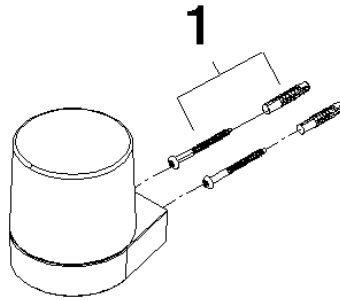

Dispenser wall model - Soft Black

83 435 832

- width 78mm
- height 108 mm
- 250 ml bottle
- 94mm projection

	Soft Black	83 435 832-69
	Chrome	83 435 832-00

Dispenser wall model - Soft Black

83 435 832

mm [inches]

Dispenser wall model - Soft Black

83 435 832

Parts for other
finishes can be found
here: [Chrome](#)

Spare parts list

No.	Item Number	Name	Quantity used	Delivery time
1	05 30 31 025 00 90	fixing set	1	2