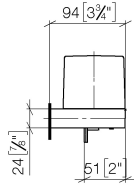

Dispenser wall model - Soft Black

83 435 832

- width 78mm
- height 108 mm
- 250 ml bottle
- 94mm projection

	Soft Black	83 435 832-69
	Chrome	83 435 832-00

Dispenser wall model - Soft Black

83 435 832

mm [inches]