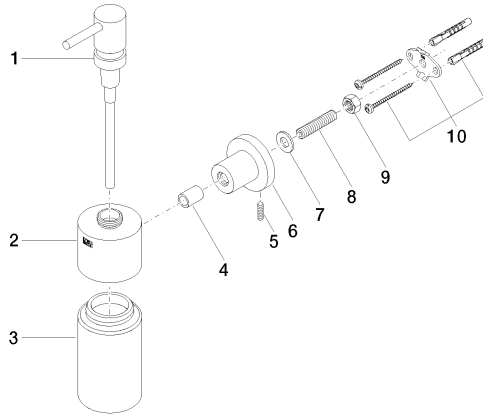

83 435 892

- bottle made of crystal glass, matt
- width 60mm
- height 200 mm
- rosette Ø 55 mm
- 250 ml bottle
- 144mm projection

	Platinum	83 435 892-08
	Chrome	83 435 892-00
	Brushed Platinum	83 435 892-06
	Dark Chrome	83 435 892-19
	Brushed Durabrass (23kt Gold)	83 435 892-28
	Matte Black	83 435 892-33
	Brushed Champagne (22kt Gold)	83 435 892-46
	Champagne (22kt Gold)	83 435 892-47
	Brushed Chrome	83 435 892-93
	Brushed Dark Platinum	83 435 892-99

83 435 892

mm [inches]

83 435 892

Parts for other finishes can be found here: [Chrome](#)

### Spare parts list

No.	Item Number	Name	Quantity used	Delivery time
1	90 10 10 535 00-08	dispenser	1	40
2	90 10 10 529 00-08	base	1	-
Spare part can no longer be ordered, please order the replacement item				
3	90 90 04 001 00 82	glass	1	2
4	08 17 20 624-08	holder	1	40
5	04 31 11 113 00 90	pin	1	2
6	08 17 89 505-08	holder	1	40
7	09 30 11 046 90	disc	1	2
8	08 18 50 586 90	screw	1	2
9	09 23 10 026 90	nut	1	2
10	05 17 20 739 00 90	fixing set	1	2