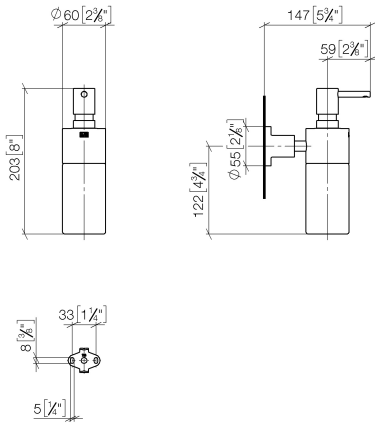

83 435 892

- bottle made of crystal glass, matt
- width 60mm
- height 200 mm
- rosette Ø 55 mm
- 250 ml bottle
- 144mm projection

	Dark Chrome	83 435 892-19
	Chrome	83 435 892-00
	Brushed Platinum	83 435 892-06
	Platinum	83 435 892-08
	Brushed Durabronze (23kt Gold)	83 435 892-28
	Matte Black	83 435 892-33
	Brushed Champagne (22kt Gold)	83 435 892-46
	Champagne (22kt Gold)	83 435 892-47
	Brushed Chrome	83 435 892-93
	Brushed Dark Platinum	83 435 892-99

83 435 892

mm [inches]

83 435 892

Parts for other  
finishes can be found  
here: [Chrome](#)