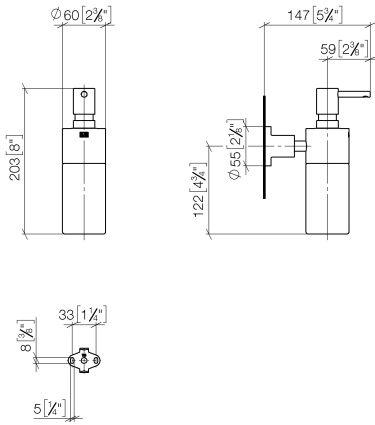

TARA Dispenser wall model - Brushed Durabronz (23kt Gold)

TARA

83 435 892

- bottle made of crystal glass, matt
- width 60mm
- height 200 mm
- rosette Ø 55 mm
- 250 ml bottle
- 144mm projection

	Brushed Durabronz (23kt Gold)	83 435 892-28
	Chrome	83 435 892-00
	Brushed Platinum	83 435 892-06
	Platinum	83 435 892-08
	Dark Chrome	83 435 892-19
	Matte Black	83 435 892-33
	Brushed Champagne (22kt Gold)	83 435 892-46
	Champagne (22kt Gold)	83 435 892-47
	Brushed Chrome	83 435 892-93
	Brushed Dark Platinum	83 435 892-99

83 435 892

mm [inches]

83 435 892

Parts for other finishes can be found here: [Chrome](#)

Spare parts list

No.	Item Number	Name	Quantity used	Delivery time
1	90 10 10 535 00-28	dispenser	1	20
2	90 10 10 529 00-28	base	1	20
3	90 90 04 001 00 82	glass	1	2
4	08 17 20 624-28	holder	1	20
5	04 31 11 113 00 90	pin	1	2
6	08 17 89 505-28	holder	1	20
7	09 30 11 046 90	disc	1	2
8	08 18 50 586 90	screw	1	2
9	09 23 10 026 90	nut	1	2
10	05 17 20 739 00 90	fixing set	1	2