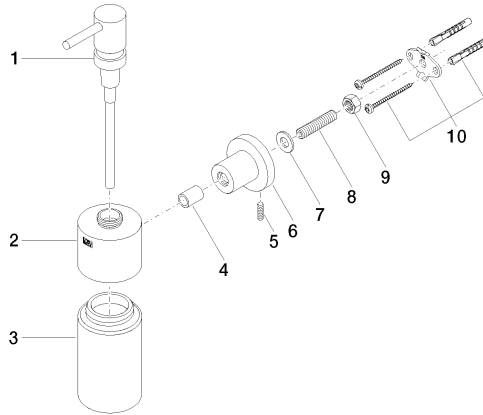

TARA Dispenser wall model - Brushed Durabronz (23kt Gold)

TARA

83 435 892

- bottle made of crystal glass, matt
- width 60mm
- height 200 mm
- rosette Ø 55 mm
- 250 ml bottle
- 144mm projection

	Brushed Durabronz (23kt Gold)	83 435 892-28
	Chrome	83 435 892-00
	Brushed Platinum	83 435 892-06
	Platinum	83 435 892-08
	Dark Chrome	83 435 892-19
	Matte Black	83 435 892-33
	Brushed Champagne (22kt Gold)	83 435 892-46
	Champagne (22kt Gold)	83 435 892-47
	Brushed Chrome	83 435 892-93
	Brushed Dark Platinum	83 435 892-99

83 435 892

mm [inches]

83 435 892

Parts for other finishes can be found here: [Chrome](#)

Spare parts list

No.	Item Number	Name	Quantity used	Delivery time
1	90 10 10 535 00-28	dispenser	1	20
2	90 10 10 529 00-28	base	1	20
3	90 90 04 001 00 82	glass	1	2
4	08 17 20 624-28	holder	1	20
5	04 31 11 113 00 90	pin	1	2
6	08 17 89 505-28	holder	1	20
7	09 30 11 046 90	disc	1	2
8	08 18 50 586 90	screw	1	2
9	09 23 10 026 90	nut	1	2
10	05 17 20 739 00 90	fixing set	1	2