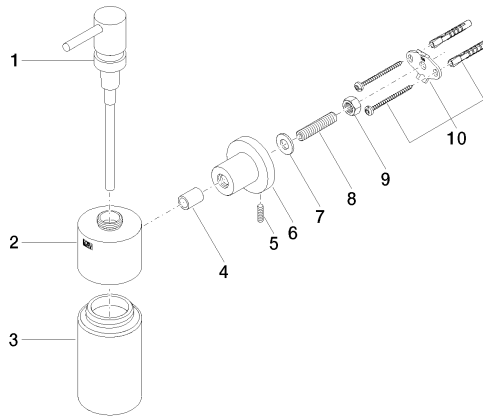

83 435 892

- bottle made of crystal glass, matt
- width 60mm
- height 200 mm
- rosette Ø 55 mm
- 250 ml bottle
- 144mm projection

	Matte Black	83 435 892-33
	Chrome	83 435 892-00
	Brushed Platinum	83 435 892-06
	Platinum	83 435 892-08
	Dark Chrome	83 435 892-19
	Brushed Durabronze (23kt Gold)	83 435 892-28
	Brushed Champagne (22kt Gold)	83 435 892-46
	Champagne (22kt Gold)	83 435 892-47
	Brushed Chrome	83 435 892-93
	Brushed Dark Platinum	83 435 892-99

83 435 892

mm [inches]

83 435 892

Parts for other finishes can be found here: [Chrome](#)

Spare parts list

No.	Item Number	Name	Quantity used	Delivery time
1	90 10 10 535 00-33	dispenser	1	30
2	90 10 10 529 00-33	base	1	-
Spare part can no longer be ordered, please order the replacement item				
3	90 90 04 001 00 82	glass	1	2
4	08 17 20 624-33	holder	1	30
5	04 31 11 113 00 90	pin	1	2
6	08 17 89 505-33	holder	1	30
7	09 30 11 046 90	disc	1	2
8	08 18 50 586 90	screw	1	2
9	09 23 10 026 90	nut	1	2
10	05 17 20 739 00 90	fixing set	1	2