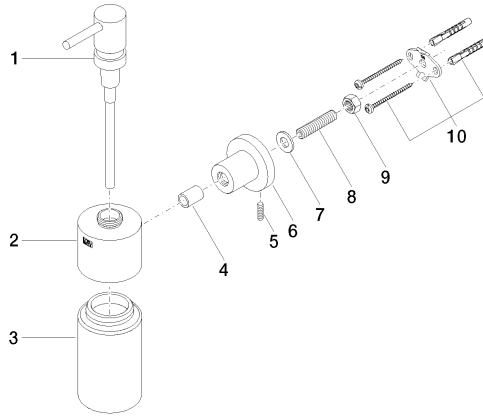

83 435 892

- bottle made of crystal glass, matt
- width 60mm
- height 200 mm
- rosette Ø 55 mm
- 250 ml bottle
- 144mm projection

	Brushed Champagne (22kt Gold)	83 435 892-46
	Chrome	83 435 892-00
	Brushed Platinum	83 435 892-06
	Platinum	83 435 892-08
	Dark Chrome	83 435 892-19
	Brushed Durabronze (23kt Gold)	83 435 892-28
	Matte Black	83 435 892-33
	Champagne (22kt Gold)	83 435 892-47
	Brushed Chrome	83 435 892-93
	Brushed Dark Platinum	83 435 892-99

83 435 892

mm [inches]

83 435 892

Parts for other finishes can be found here: [Chrome](#)

Spare parts list

No.	Item Number	Name	Quantity used	Delivery time
1	90 10 10 535 00-46	dispenser	1	30
2	90 10 10 529 00-46	base	1	30
3	90 90 04 001 00 82	glass	1	2
4	08 17 20 624-46	holder	1	30
5	04 31 11 113 00 90	pin	1	2
6	08 17 89 505-46	holder	1	30
7	09 30 11 046 90	disc	1	2
8	08 18 50 586 90	screw	1	2
9	09 23 10 026 90	nut	1	2
10	05 17 20 739 00 90	fixing set	1	2