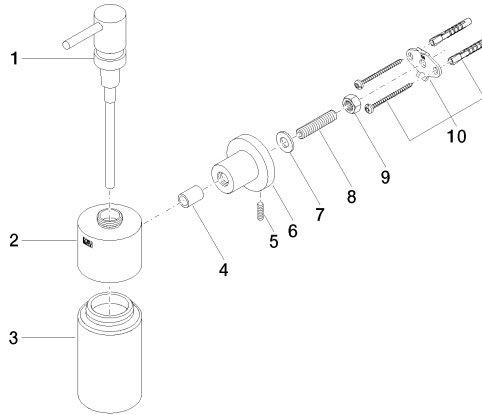

83 435 892

- bottle made of crystal glass, matt
- width 60mm
- height 200 mm
- rosette Ø 55 mm
- 250 ml bottle
- 144mm projection

	Brushed Chrome	83 435 892-93
	Chrome	83 435 892-00
	Brushed Platinum	83 435 892-06
	Platinum	83 435 892-08
	Dark Chrome	83 435 892-19
	Brushed Durabronze (23kt Gold)	83 435 892-28
	Matte Black	83 435 892-33
	Brushed Champagne (22kt Gold)	83 435 892-46
	Champagne (22kt Gold)	83 435 892-47
	Brushed Dark Platinum	83 435 892-99

83 435 892

mm [inches]

83 435 892

Parts for other finishes can be found here: [Chrome](#)

### Spare parts list

No.	Item Number	Name	Quantity used	Delivery time
1	90 10 10 535 00-93	dispenser	1	20
2	90 10 10 529 00-93	base	1	20
3	90 90 04 001 00 82	glass	1	2
4	08 17 20 624-93	holder	1	20
5	04 31 11 113 00 90	pin	1	2
6	08 17 89 505-93	holder	1	20
7	09 30 11 046 90	disc	1	2
8	08 18 50 586 90	screw	1	2
9	09 23 10 026 90	nut	1	2
10	05 17 20 739 00 90	fixing set	1	2