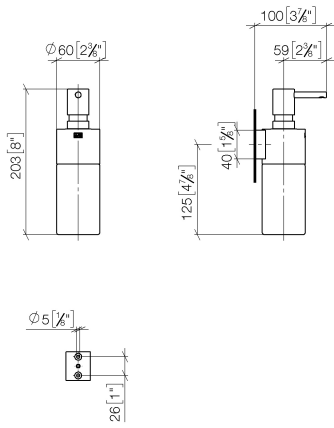

83 435 970

- bottle made of crystal glass, matt
- width 60mm
- height 200 mm
- 250 ml bottle
- 96mm projection

Fits: MADISON, MEM, TARA, CL.1, LISSÉ,  
VAIA, META, CYO

	Dark Chrome	83 435 970-19
	Chrome	83 435 970-00
	Brushed Platinum	83 435 970-06
	Platinum	83 435 970-08
	Light Gold	83 435 970-26
	Brushed Light Gold	83 435 970-27
	Brushed Durabronze (23kt Gold)	83 435 970-28
	Matte Black	83 435 970-33
	Brushed Bronze	83 435 970-42
	Brushed Champagne (22kt Gold)	83 435 970-46
	Champagne (22kt Gold)	83 435 970-47
	Brushed Chrome	83 435 970-93
	Brushed Dark Platinum	83 435 970-99

83 435 970

mm [inches]

83 435 970

Parts for other  
finishes can be found  
here: [Chrome](#)