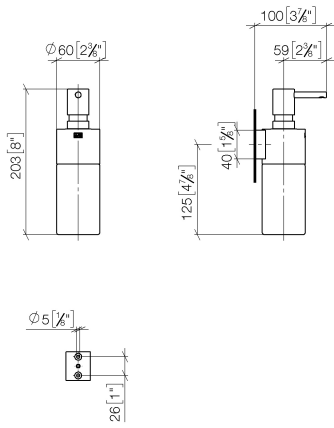

Dispenser wall model - Brushed Dark Platinum

MADISON

83 435 970

- bottle made of crystal glass, matt
- width 60mm
- height 200 mm
- 250 ml bottle
- 96mm projection

Fits: MADISON, MEM, TARA, CL.1, LISSÉ,
VAIA, META, CYO

83 435 970

mm [inches]

83 435 970

Parts for other finishes can be found here: [Chrome](#)

Spare parts list

No.	Item Number	Name	Quantity used	Delivery time
1	90 10 10 535 00-99	dispenser	1	30
2	90 10 10 525 00-99	base	1	30
3	90 90 04 001 00 82	glass	1	2
4	09 30 30 093 90	screw	1	2
5	05 30 31 025 00 90	fixing set	1	2
6	08 10 10 530-99	holder	1	30