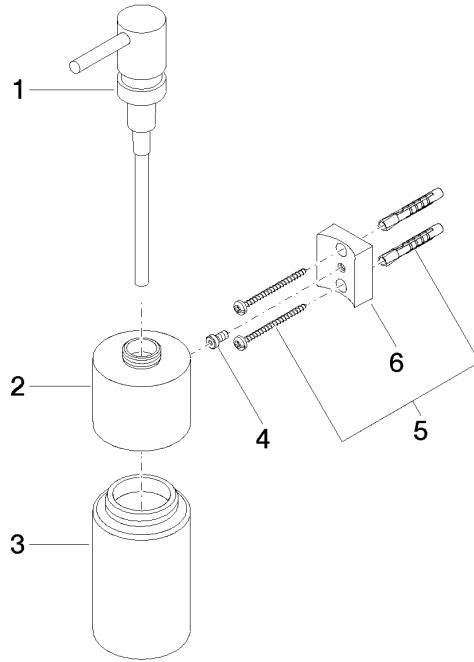

Dispenser wall model - Brushed Dark Platinum

MADISON

83 435 970

- bottle made of crystal glass, matt
- width 60mm
- height 200 mm
- 250 ml bottle
- 96mm projection

Fits: MADISON, MEM, TARA, CL.1, LISSÉ,
VAIA, META, CYO

83 435 970

mm [inches]

83 435 970

Parts for other finishes can be found here: [Chrome](#)

Spare parts list

No.	Item Number	Name	Quantity used	Delivery time
1	90 10 10 535 00-99	dispenser	1	30
2	90 10 10 525 00-99	base	1	30
3	90 90 04 001 00 82	glass	1	2
4	09 30 30 093 90	screw	1	2
5	05 30 31 025 00 90	fixing set	1	2
6	08 10 10 530-99	holder	1	30