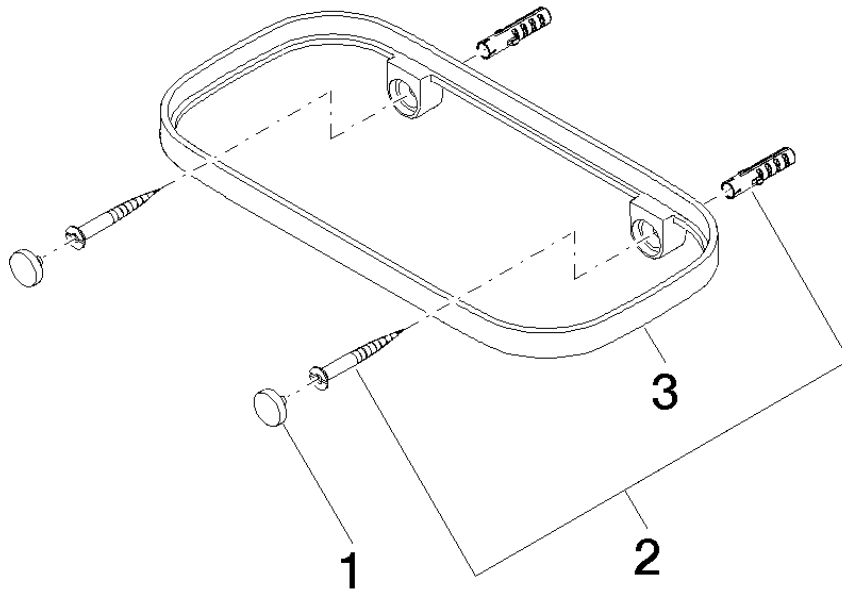

Required miscellaneous

Grid element - Taupe 82 481 970-53
 •plastic grid elements

83 481 970

mm [inches]

83 481 970

Parts for other finishes can be found here: [Chrome](#)

Spare parts list

No.	Item Number	Name	Quantity used	Delivery time
1	90 30 30 520 00-08	set	1	40
2	05 30 31 002 00 90	fixing set	1	2
3	08 17 97 577-08	holder	1	40