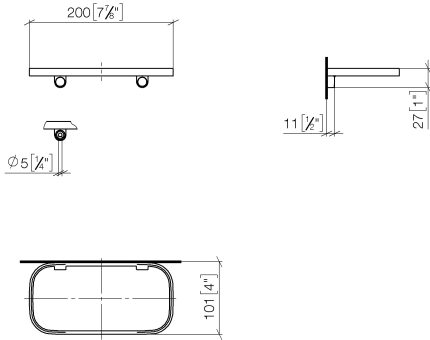

Shelf wall model - Brushed Durabrass (23kt Gold)

IMO

83 481 970

- width 200mm
- height 26 mm
- 100mm projection
- without grid element

Fits: IMO, TARA, LISSÉ, META

	Brushed Durabrass (23kt Gold)	83 481 970-28
	Chrome	83 481 970-00
	Brushed Platinum	83 481 970-06
	Platinum	83 481 970-08
	Dark Chrome	83 481 970-19
	Light Gold	83 481 970-26
	Brushed Light Gold	83 481 970-27
	Matte Black	83 481 970-33
	Brushed Bronze	83 481 970-42
	Brushed Champagne (22kt Gold)	83 481 970-46
	Champagne (22kt Gold)	83 481 970-47
	Brushed Chrome	83 481 970-93
	Brushed Dark Platinum	83 481 970-99

Required miscellaneous

Grid element - Taupe 82 481 970-53
 •plastic grid elements

83 481 970

mm [inches]

83 481 970

Parts for other finishes can be found here: [Chrome](#)

Spare parts list

No.	Item Number	Name	Quantity used	Delivery time
1	90 30 30 520 00-28	set	1	20
2	05 30 31 002 00 90	fixing set	1	2
3	08 17 97 577-28	holder	1	20