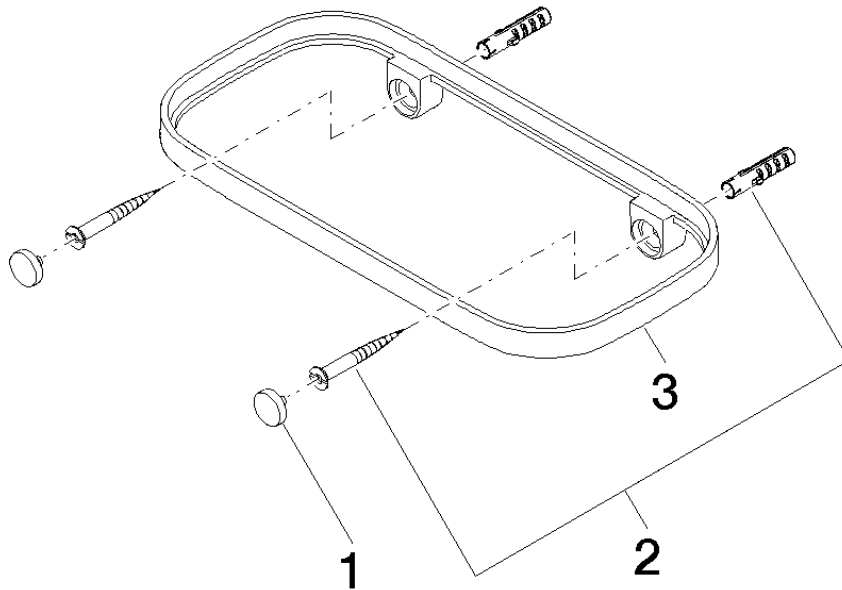

Required miscellaneous

Grid element - Taupe 82 481 970-53
 •plastic grid elements

83 481 970

mm [inches]

83 481 970

Parts for other finishes can be found here: [Chrome](#)

Spare parts list

No.	Item Number	Name	Quantity used	Delivery time
1	90 30 30 520 00-28	set	1	20
2	05 30 31 002 00 90	fixing set	1	2
3	08 17 97 577-28	holder	1	20