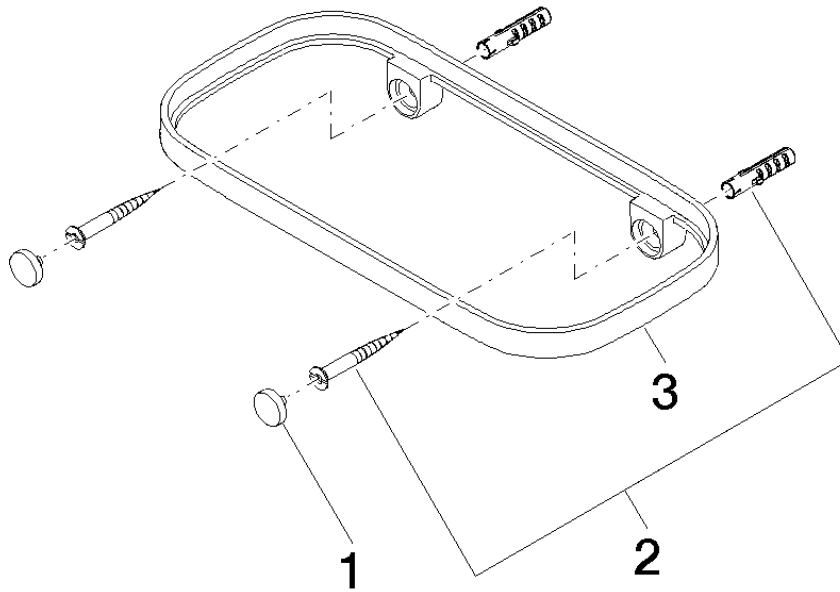

83 481 970

- width 200mm
- height 26 mm
- 100mm projection
- without grid element

Fits: IMO, TARA, LISSÉ, META

	Matte Black	83 481 970-33
	Chrome	83 481 970-00
	Brushed Platinum	83 481 970-06
	Platinum	83 481 970-08
	Dark Chrome	83 481 970-19
	Light Gold	83 481 970-26
	Brushed Light Gold	83 481 970-27
	Brushed Durabronze (23kt Gold)	83 481 970-28
	Brushed Bronze	83 481 970-42
	Brushed Champagne (22kt Gold)	83 481 970-46
	Champagne (22kt Gold)	83 481 970-47
	Brushed Chrome	83 481 970-93
	Brushed Dark Platinum	83 481 970-99

83 481 970

mm [inches]

83 481 970

Parts for other finishes can be found here: [Chrome](#)

Spare parts list

No.	Item Number	Name	Quantity used	Delivery time
1	90 30 30 520 00-33	set	1	-
Spare part can no longer be ordered, please order the replacement item				
2	05 30 31 002 00 90	fixing set	1	2
3	08 17 97 577-33	holder	1	30