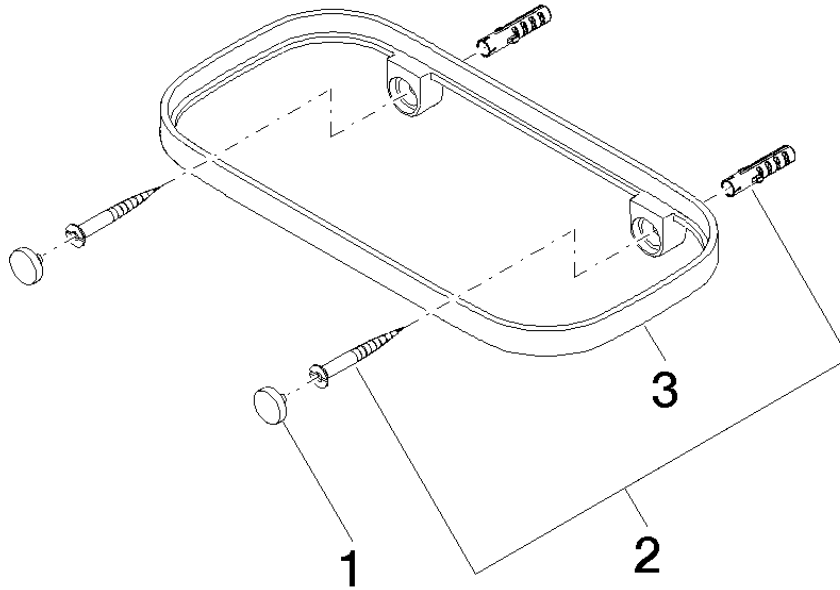

83 481 970

- width 200mm
- height 26 mm
- 100mm projection
- without grid element

Fits: IMO, TARA, LISSÉ, META

	Brushed Bronze	83 481 970-42
	Chrome	83 481 970-00
	Brushed Platinum	83 481 970-06
	Platinum	83 481 970-08
	Dark Chrome	83 481 970-19
	Light Gold	83 481 970-26
	Brushed Light Gold	83 481 970-27
	Brushed Durabronze (23kt Gold)	83 481 970-28
	Matte Black	83 481 970-33
	Brushed Champagne (22kt Gold)	83 481 970-46
	Champagne (22kt Gold)	83 481 970-47
	Brushed Chrome	83 481 970-93
	Brushed Dark Platinum	83 481 970-99

83 481 970

mm [inches]

83 481 970

Parts for other finishes can be found here: [Chrome](#)

Spare parts list

No.	Item Number	Name	Quantity used	Delivery time
1	90 30 30 520 00-42	set	1	30
2	05 30 31 002 00 90	fixing set	1	2
3	08 17 97 577-42	holder	1	60