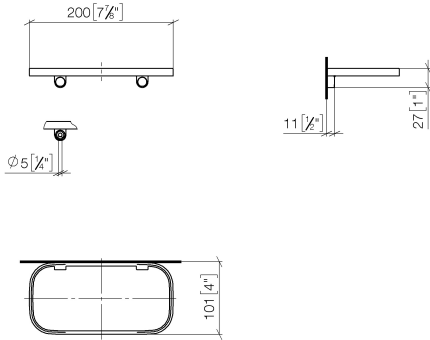

Shelf wall model - Brushed Champagne (22kt Gold)

IMO

83 481 970

- width 200mm
- height 26 mm
- 100mm projection
- without grid element

Fits: IMO, TARA, LISSÉ, META

	Brushed Champagne (22kt Gold)	83 481 970-46
	Chrome	83 481 970-00
	Brushed Platinum	83 481 970-06
	Platinum	83 481 970-08
	Dark Chrome	83 481 970-19
	Light Gold	83 481 970-26
	Brushed Light Gold	83 481 970-27
	Brushed Durabrass (23kt Gold)	83 481 970-28
	Matte Black	83 481 970-33
	Brushed Bronze	83 481 970-42
	Champagne (22kt Gold)	83 481 970-47
	Brushed Chrome	83 481 970-93
	Brushed Dark Platinum	83 481 970-99

Required miscellaneous

Grid element - Taupe 82 481 970-53
 •plastic grid elements

83 481 970

mm [inches]

83 481 970

Parts for other finishes can be found here: [Chrome](#)

Spare parts list

No.	Item Number	Name	Quantity used	Delivery time
1	90 30 30 520 00-46	set	1	30
2	05 30 31 002 00 90	fixing set	1	2
3	08 17 97 577-46	holder	1	30