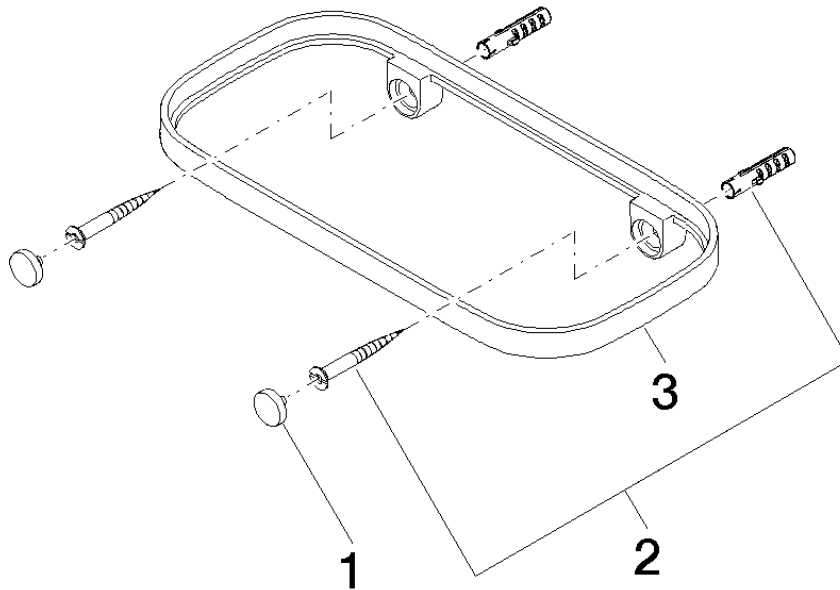

Required miscellaneous

Grid element - Taupe 82 481 970-53
 •plastic grid elements

83 481 970

mm [inches]

83 481 970

Parts for other finishes can be found here: [Chrome](#)

Spare parts list

No.	Item Number	Name	Quantity used	Delivery time
1	90 30 30 520 00-46	set	1	30
2	05 30 31 002 00 90	fixing set	1	2
3	08 17 97 577-46	holder	1	30