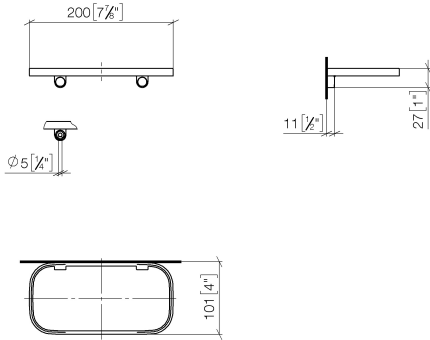

Shelf wall model - Champagne (22kt Gold)

IMO

83 481 970

- width 200mm
- height 26 mm
- 100mm projection
- without grid element

Fits: IMO, TARA, LISSÉ, META

	Champagne (22kt Gold)	83 481 970-47
	Chrome	83 481 970-00
	Brushed Platinum	83 481 970-06
	Platinum	83 481 970-08
	Dark Chrome	83 481 970-19
	Light Gold	83 481 970-26
	Brushed Light Gold	83 481 970-27
	Brushed Durabronze (23kt Gold)	83 481 970-28
	Matte Black	83 481 970-33
	Brushed Bronze	83 481 970-42
	Brushed Champagne (22kt Gold)	83 481 970-46
	Brushed Chrome	83 481 970-93
	Brushed Dark Platinum	83 481 970-99

Required miscellaneous

Grid element - Taupe 82 481 970-53
 •plastic grid elements

83 481 970

mm [inches]

83 481 970

Parts for other finishes can be found here: [Chrome](#)

Spare parts list

No.	Item Number	Name	Quantity used	Delivery time
1	90 30 30 520 00-47	set	1	30
2	05 30 31 002 00 90	fixing set	1	2
3	08 17 97 577-47	holder	1	30