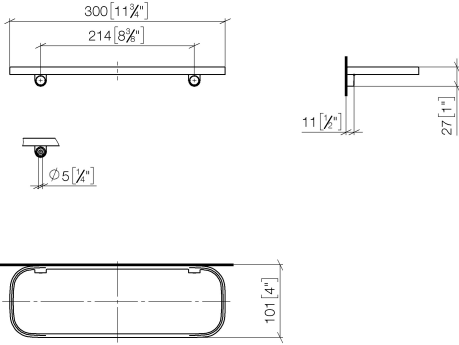

83 482 970

- width 300mm
- height 26 mm
- 100mm projection
- without grid element

Fits: TARA, LISSÉ, META

	Brushed Platinum	83 482 970-06
	Chrome	83 482 970-00
	Platinum	83 482 970-08
	Dark Chrome	83 482 970-19
	Light Gold	83 482 970-26
	Brushed Light Gold	83 482 970-27
	Brushed Durabronze (23kt Gold)	83 482 970-28
	Matte Black	83 482 970-33
	Brushed Bronze	83 482 970-42
	Brushed Champagne (22kt Gold)	83 482 970-46
	Champagne (22kt Gold)	83 482 970-47
	Brushed Chrome	83 482 970-93
	Brushed Dark Platinum	83 482 970-99

Required miscellaneous

Grid element - Taupe 82 482 970-53
 •plastic grid elements

83 482 970

mm [inches]

83 482 970

Parts for other finishes can be found here: [Chrome](#)

Spare parts list

No.	Item Number	Name	Quantity used	Delivery time
1	90 30 30 520 00-06	set	1	10
2	05 30 31 002 00 90	fixing set	1	2
3	08 17 97 578-06	holder	1	10