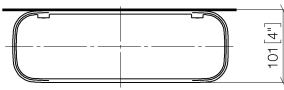

83 482 970

- width 300mm
- height 26 mm
- 100mm projection
- without grid element

Fits: TARA, LISSÉ, META

	Platinum	83 482 970-08
	Chrome	83 482 970-00
	Brushed Platinum	83 482 970-06
	Dark Chrome	83 482 970-19
	Light Gold	83 482 970-26
	Brushed Light Gold	83 482 970-27
	Brushed Durabronze (23kt Gold)	83 482 970-28
	Matte Black	83 482 970-33
	Brushed Bronze	83 482 970-42
	Brushed Champagne (22kt Gold)	83 482 970-46
	Champagne (22kt Gold)	83 482 970-47
	Brushed Chrome	83 482 970-93
	Brushed Dark Platinum	83 482 970-99

**Grid element - Light Grey** 82 482 970-52  
 •plastic grid elements

Required miscellaneous

**Grid element - Taupe** 82 482 970-53  
 •plastic grid elements

83 482 970

mm [inches]

83 482 970

Parts for other  
finishes can be found  
here: [Chrome](#)