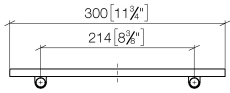

**Grid element - Light Grey** 82 482 970-52  
 •plastic grid elements

Required miscellaneous

**Grid element - Taupe** 82 482 970-53  
 •plastic grid elements

83 482 970

mm [inches]

83 482 970

Parts for other  
finishes can be found  
here: [Chrome](#)