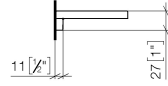

**Grid element - Light Grey** 82 482 970-52  
 •plastic grid elements

Required miscellaneous

**Grid element - Taupe** 82 482 970-53  
 •plastic grid elements

83 482 970

mm [inches]

83 482 970

Parts for other  
finishes can be found  
here: [Chrome](#)