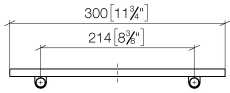

Required miscellaneous

Grid element - Taupe 82 482 970-53
•plastic grid elements

83 482 970

mm [inches]

83 482 970

Parts for other
finishes can be found
here: [Chrome](#)