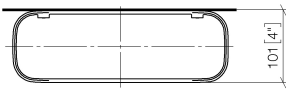

83 482 970

- width 300mm
- height 26 mm
- 100mm projection
- without grid element

Fits: TARA, LISSÉ, META

	Dark Chrome	83 482 970-19
	Chrome	83 482 970-00
	Brushed Platinum	83 482 970-06
	Platinum	83 482 970-08
	Light Gold	83 482 970-26
	Brushed Light Gold	83 482 970-27
	Brushed Durabronze (23kt Gold)	83 482 970-28
	Matte Black	83 482 970-33
	Brushed Bronze	83 482 970-42
	Brushed Champagne (22kt Gold)	83 482 970-46
	Champagne (22kt Gold)	83 482 970-47
	Brushed Chrome	83 482 970-93
	Brushed Dark Platinum	83 482 970-99

Required miscellaneous

Grid element - Matte Black 82 482 970-33
•plastic grid elements

Required miscellaneous

Grid element - Creamy White 82 482 970-51
•plastic grid elements

Required miscellaneous

Grid element - Light Grey 82 482 970-52
•plastic grid elements

Required miscellaneous

Grid element - Taupe 82 482 970-53
•plastic grid elements

83 482 970

mm [inches]

83 482 970

Parts for other
finishes can be found
here: [Chrome](#)