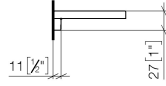

Required miscellaneous

Grid element - Taupe 82 482 970-53
•plastic grid elements

83 482 970

mm [inches]

83 482 970

Parts for other
finishes can be found
here: [Chrome](#)