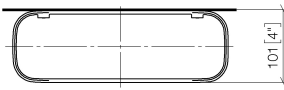

83 482 970

- width 300mm
- height 26 mm
- 100mm projection
- without grid element

Fits: TARA, LISSÉ, META

	Light Gold	83 482 970-26
	Chrome	83 482 970-00
	Brushed Platinum	83 482 970-06
	Platinum	83 482 970-08
	Dark Chrome	83 482 970-19
	Brushed Light Gold	83 482 970-27
	Brushed Durabronze (23kt Gold)	83 482 970-28
	Matte Black	83 482 970-33
	Brushed Bronze	83 482 970-42
	Brushed Champagne (22kt Gold)	83 482 970-46
	Champagne (22kt Gold)	83 482 970-47
	Brushed Chrome	83 482 970-93
	Brushed Dark Platinum	83 482 970-99

83 482 970

mm [inches]

83 482 970

Parts for other finishes can be found here: [Chrome](#)

Spare parts list

No.	Item Number	Name	Quantity used	Delivery time
1	90 30 30 520 00-26	set	1	30
2	05 30 31 002 00 90	fixing set	1	2
3	08 17 97 578-26	holder	1	60