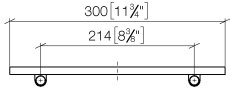

83 482 970

- width 300mm
- height 26 mm
- 100mm projection
- without grid element

Fits: TARA, LISSÉ, META

	Light Gold	83 482 970-26
	Chrome	83 482 970-00
	Brushed Platinum	83 482 970-06
	Platinum	83 482 970-08
	Dark Chrome	83 482 970-19
	Brushed Light Gold	83 482 970-27
	Brushed Durabronze (23kt Gold)	83 482 970-28
	Matte Black	83 482 970-33
	Brushed Bronze	83 482 970-42
	Brushed Champagne (22kt Gold)	83 482 970-46
	Champagne (22kt Gold)	83 482 970-47
	Brushed Chrome	83 482 970-93
	Brushed Dark Platinum	83 482 970-99

83 482 970

mm [inches]

83 482 970

Parts for other finishes can be found here: [Chrome](#)

Spare parts list

No.	Item Number	Name	Quantity used	Delivery time
1	90 30 30 520 00-26	set	1	30
2	05 30 31 002 00 90	fixing set	1	2
3	08 17 97 578-26	holder	1	60