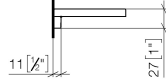

83 482 970

- width 300mm
- height 26 mm
- 100mm projection
- without grid element

Fits: TARA, LISSÉ, META

	Light Gold	83 482 970-26
	Chrome	83 482 970-00
	Brushed Platinum	83 482 970-06
	Platinum	83 482 970-08
	Dark Chrome	83 482 970-19
	Brushed Light Gold	83 482 970-27
	Brushed Durabronze (23kt Gold)	83 482 970-28
	Matte Black	83 482 970-33
	Brushed Bronze	83 482 970-42
	Brushed Champagne (22kt Gold)	83 482 970-46
	Champagne (22kt Gold)	83 482 970-47
	Brushed Chrome	83 482 970-93
	Brushed Dark Platinum	83 482 970-99

83 482 970

mm [inches]

83 482 970

Parts for other finishes can be found here: [Chrome](#)

Spare parts list

No.	Item Number	Name	Quantity used	Delivery time
1	90 30 30 520 00-26	set	1	30
2	05 30 31 002 00 90	fixing set	1	2
3	08 17 97 578-26	holder	1	60