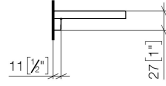

83 482 970

- width 300mm
- height 26 mm
- 100mm projection
- without grid element

Fits: TARA, LISSÉ, META

	Brushed Light Gold	83 482 970-27
	Chrome	83 482 970-00
	Brushed Platinum	83 482 970-06
	Platinum	83 482 970-08
	Dark Chrome	83 482 970-19
	Light Gold	83 482 970-26
	Brushed Durabronze (23kt Gold)	83 482 970-28
	Matte Black	83 482 970-33
	Brushed Bronze	83 482 970-42
	Brushed Champagne (22kt Gold)	83 482 970-46
	Champagne (22kt Gold)	83 482 970-47
	Brushed Chrome	83 482 970-93
	Brushed Dark Platinum	83 482 970-99

83 482 970

mm [inches]

83 482 970

Parts for other finishes can be found here: [Chrome](#)