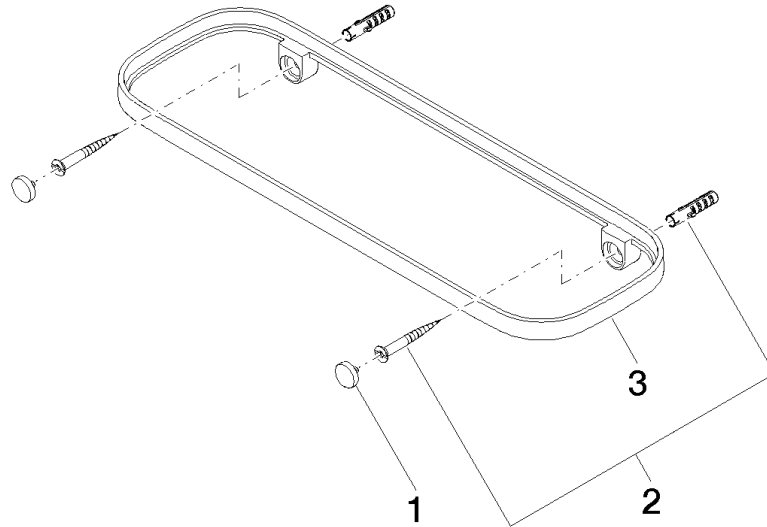

83 482 970

- width 300mm
- height 26 mm
- 100mm projection
- without grid element

Fits: TARA, LISSÉ, META

	Brushed Light Gold	83 482 970-27
	Chrome	83 482 970-00
	Brushed Platinum	83 482 970-06
	Platinum	83 482 970-08
	Dark Chrome	83 482 970-19
	Light Gold	83 482 970-26
	Brushed Durabronze (23kt Gold)	83 482 970-28
	Matte Black	83 482 970-33
	Brushed Bronze	83 482 970-42
	Brushed Champagne (22kt Gold)	83 482 970-46
	Champagne (22kt Gold)	83 482 970-47
	Brushed Chrome	83 482 970-93
	Brushed Dark Platinum	83 482 970-99

83 482 970

mm [inches]

83 482 970

Parts for other finishes can be found here: [Chrome](#)

### Spare parts list

No.	Item Number	Name	Quantity used	Delivery time
1	90 30 30 520 00-27	set	1	30
2	05 30 31 002 00 90	fixing set	1	2
3	08 17 97 578-27	holder	1	60