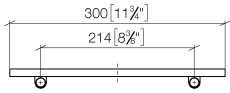

83 482 970

- width 300mm
- height 26 mm
- 100mm projection
- without grid element

Fits: TARA, LISSÉ, META

	Brushed Light Gold	83 482 970-27
	Chrome	83 482 970-00
	Brushed Platinum	83 482 970-06
	Platinum	83 482 970-08
	Dark Chrome	83 482 970-19
	Light Gold	83 482 970-26
	Brushed Durabronze (23kt Gold)	83 482 970-28
	Matte Black	83 482 970-33
	Brushed Bronze	83 482 970-42
	Brushed Champagne (22kt Gold)	83 482 970-46
	Champagne (22kt Gold)	83 482 970-47
	Brushed Chrome	83 482 970-93
	Brushed Dark Platinum	83 482 970-99

83 482 970

mm [inches]

83 482 970

Parts for other finishes can be found here: [Chrome](#)