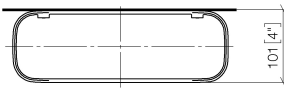

83 482 970

- width 300mm
- height 26 mm
- 100mm projection
- without grid element

Fits: TARA, LISSÉ, META

	Brushed Light Gold	83 482 970-27
	Chrome	83 482 970-00
	Brushed Platinum	83 482 970-06
	Platinum	83 482 970-08
	Dark Chrome	83 482 970-19
	Light Gold	83 482 970-26
	Brushed Durabronze (23kt Gold)	83 482 970-28
	Matte Black	83 482 970-33
	Brushed Bronze	83 482 970-42
	Brushed Champagne (22kt Gold)	83 482 970-46
	Champagne (22kt Gold)	83 482 970-47
	Brushed Chrome	83 482 970-93
	Brushed Dark Platinum	83 482 970-99

83 482 970

mm [inches]

83 482 970

Parts for other finishes can be found here: [Chrome](#)