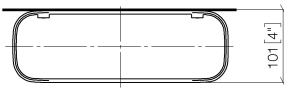

**Shelf wall model - Brushed Durabronz (23kt Gold)**

TARA

83 482 970

- width 300mm
- height 26 mm
- 100mm projection
- without grid element

Fits: TARA, LISSÉ, META

	Brushed Durabronz (23kt Gold)	83 482 970-28
	Chrome	83 482 970-00
	Brushed Platinum	83 482 970-06
	Platinum	83 482 970-08
	Dark Chrome	83 482 970-19
	Light Gold	83 482 970-26
	Brushed Light Gold	83 482 970-27
	Matte Black	83 482 970-33
	Brushed Bronze	83 482 970-42
	Brushed Champagne (22kt Gold)	83 482 970-46
	Champagne (22kt Gold)	83 482 970-47
	Brushed Chrome	83 482 970-93
	Brushed Dark Platinum	83 482 970-99

<b>Grid element - Light Grey</b>	82 482 970-52
•plastic grid elements	

**Required miscellaneous**

<b>Grid element - Taupe</b>	82 482 970-53
•plastic grid elements	

83 482 970

mm [inches]

83 482 970

Parts for other finishes can be found here: [Chrome](#)