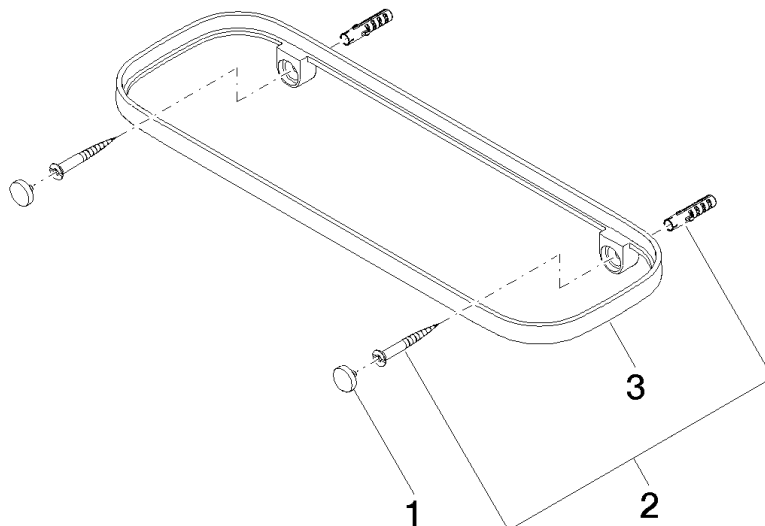

**Shelf wall model - Brushed Durabronz (23kt Gold)**

TARA

83 482 970

- width 300mm
- height 26 mm
- 100mm projection
- without grid element

Fits: TARA, LISSÉ, META

	Brushed Durabronz (23kt Gold)	83 482 970-28
	Chrome	83 482 970-00
	Brushed Platinum	83 482 970-06
	Platinum	83 482 970-08
	Dark Chrome	83 482 970-19
	Light Gold	83 482 970-26
	Brushed Light Gold	83 482 970-27
	Matte Black	83 482 970-33
	Brushed Bronze	83 482 970-42
	Brushed Champagne (22kt Gold)	83 482 970-46
	Champagne (22kt Gold)	83 482 970-47
	Brushed Chrome	83 482 970-93
	Brushed Dark Platinum	83 482 970-99

<b>Grid element - Light Grey</b>	82 482 970-52
•plastic grid elements	

**Required miscellaneous**

<b>Grid element - Taupe</b>	82 482 970-53
•plastic grid elements	

83 482 970

mm [inches]

83 482 970

Parts for other finishes can be found here: [Chrome](#)

### Spare parts list

No.	Item Number	Name	Quantity used	Delivery time
1	90 30 30 520 00-28	set	1	20
2	05 30 31 002 00 90	fixing set	1	2
3	08 17 97 578-28	holder	1	20