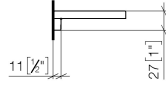

**Shelf wall model - Brushed Durabronz (23kt Gold)**

TARA

83 482 970

- width 300mm
- height 26 mm
- 100mm projection
- without grid element

Fits: TARA, LISSÉ, META

	Brushed Durabronz (23kt Gold)	83 482 970-28
	Chrome	83 482 970-00
	Brushed Platinum	83 482 970-06
	Platinum	83 482 970-08
	Dark Chrome	83 482 970-19
	Light Gold	83 482 970-26
	Brushed Light Gold	83 482 970-27
	Matte Black	83 482 970-33
	Brushed Bronze	83 482 970-42
	Brushed Champagne (22kt Gold)	83 482 970-46
	Champagne (22kt Gold)	83 482 970-47
	Brushed Chrome	83 482 970-93
	Brushed Dark Platinum	83 482 970-99

<b>Grid element - Light Grey</b>	82 482 970-52
•plastic grid elements	

**Required miscellaneous**

<b>Grid element - Taupe</b>	82 482 970-53
•plastic grid elements	

83 482 970

mm [inches]

83 482 970

Parts for other finishes can be found here: [Chrome](#)