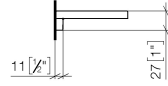

83 482 970

- width 300mm
- height 26 mm
- 100mm projection
- without grid element

Fits: TARA, LISSÉ, META

	Matte Black	83 482 970-33
	Chrome	83 482 970-00
	Brushed Platinum	83 482 970-06
	Platinum	83 482 970-08
	Dark Chrome	83 482 970-19
	Light Gold	83 482 970-26
	Brushed Light Gold	83 482 970-27
	Brushed Durabronze (23kt Gold)	83 482 970-28
	Brushed Bronze	83 482 970-42
	Brushed Champagne (22kt Gold)	83 482 970-46
	Champagne (22kt Gold)	83 482 970-47
	Brushed Chrome	83 482 970-93
	Brushed Dark Platinum	83 482 970-99

83 482 970

mm [inches]

83 482 970

Parts for other finishes can be found here: [Chrome](#)