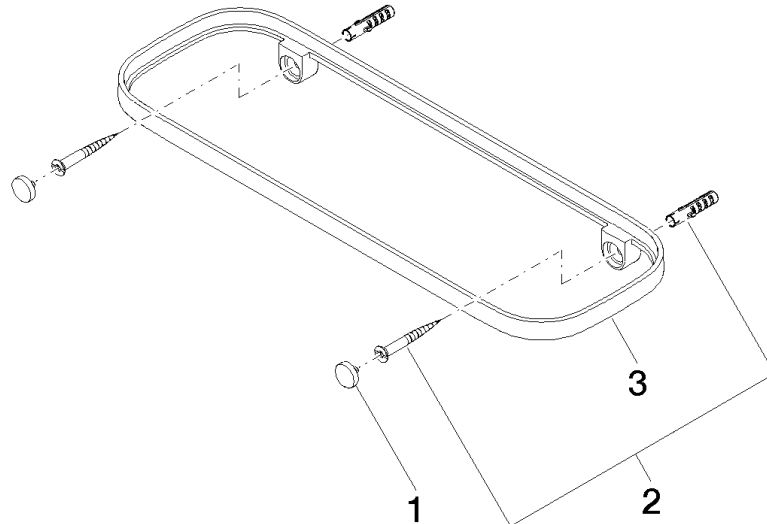

83 482 970

- width 300mm
- height 26 mm
- 100mm projection
- without grid element

Fits: TARA, LISSÉ, META

	Matte Black	83 482 970-33
	Chrome	83 482 970-00
	Brushed Platinum	83 482 970-06
	Platinum	83 482 970-08
	Dark Chrome	83 482 970-19
	Light Gold	83 482 970-26
	Brushed Light Gold	83 482 970-27
	Brushed Durabronze (23kt Gold)	83 482 970-28
	Brushed Bronze	83 482 970-42
	Brushed Champagne (22kt Gold)	83 482 970-46
	Champagne (22kt Gold)	83 482 970-47
	Brushed Chrome	83 482 970-93
	Brushed Dark Platinum	83 482 970-99

83 482 970

mm [inches]

83 482 970

Parts for other finishes can be found here: [Chrome](#)

### Spare parts list

No.	Item Number	Name	Quantity used	Delivery time
1	90 30 30 520 00-33	set	1	-
Spare part can no longer be ordered, please order the replacement item				
2	05 30 31 002 00 90	fixing set	1	2
3	08 17 97 578-33	holder	1	30