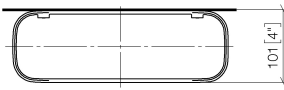

Shelf wall model - Brushed Champagne (22kt Gold)

TARA

83 482 970

- width 300mm
- height 26 mm
- 100mm projection
- without grid element

Fits: TARA, LISSÉ, META

	Brushed Champagne (22kt Gold)	83 482 970-46
	Chrome	83 482 970-00
	Brushed Platinum	83 482 970-06
	Platinum	83 482 970-08
	Dark Chrome	83 482 970-19
	Light Gold	83 482 970-26
	Brushed Light Gold	83 482 970-27
	Brushed Durabronze (23kt Gold)	83 482 970-28
	Matte Black	83 482 970-33
	Brushed Bronze	83 482 970-42
	Champagne (22kt Gold)	83 482 970-47
	Brushed Chrome	83 482 970-93
	Brushed Dark Platinum	83 482 970-99

Required miscellaneous

Grid element - Matte Black 82 482 970-33
 •plastic grid elements

Required miscellaneous

Grid element - Creamy White 82 482 970-51
 •plastic grid elements

Required miscellaneous

Grid element - Light Grey 82 482 970-52
 •plastic grid elements

Required miscellaneous

Grid element - Taupe 82 482 970-53
 •plastic grid elements

83 482 970

mm [inches]

83 482 970

Parts for other finishes can be found here: [Chrome](#)

Spare parts list

No.	Item Number	Name	Quantity used	Delivery time
1	90 30 30 520 00-46	set	1	30
2	05 30 31 002 00 90	fixing set	1	2
3	08 17 97 578-46	holder	1	30