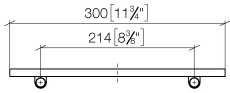

Required miscellaneous

Grid element - Taupe 82 482 970-53
 •plastic grid elements

83 482 970

mm [inches]

83 482 970

Parts for other finishes can be found here: [Chrome](#)

Spare parts list

No.	Item Number	Name	Quantity used	Delivery time
1	90 30 30 520 00-46	set	1	30
2	05 30 31 002 00 90	fixing set	1	2
3	08 17 97 578-46	holder	1	30