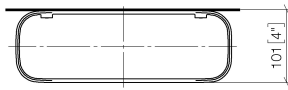

Shelf wall model - Brushed Dark Platinum

TARA

83 482 970

- width 300mm
- height 26 mm
- 100mm projection
- without grid element

Fits: TARA, LISSÉ, META

	Brushed Dark Platinum	83 482 970-99
	Chrome	83 482 970-00
	Brushed Platinum	83 482 970-06
	Platinum	83 482 970-08
	Dark Chrome	83 482 970-19
	Light Gold	83 482 970-26
	Brushed Light Gold	83 482 970-27
	Brushed Durabronze (23kt Gold)	83 482 970-28
	Matte Black	83 482 970-33
	Brushed Bronze	83 482 970-42
	Brushed Champagne (22kt Gold)	83 482 970-46
	Champagne (22kt Gold)	83 482 970-47
	Brushed Chrome	83 482 970-93

Required miscellaneous

Grid element - Matte Black	82 482 970-33
●plastic grid elements	

Required miscellaneous

Grid element - Creamy White	82 482 970-51
●plastic grid elements	

Required miscellaneous

Grid element - Light Grey	82 482 970-52
●plastic grid elements	

Required miscellaneous

Grid element - Taupe	82 482 970-53
●plastic grid elements	

83 482 970

mm [inches]

83 482 970

Product version from 10/1/2023

Parts for other
finishes can be found
here: [Chrome](#)

Shelf wall model - Brushed Dark Platinum