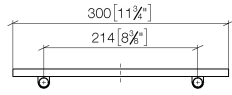

Required miscellaneous

Grid element - Taupe	82 482 970-53
●plastic grid elements	

83 482 970

mm [inches]

83 482 970

Product version from 10/1/2023

Parts for other
finishes can be found
here: [Chrome](#)

Shelf wall model - Brushed Dark Platinum