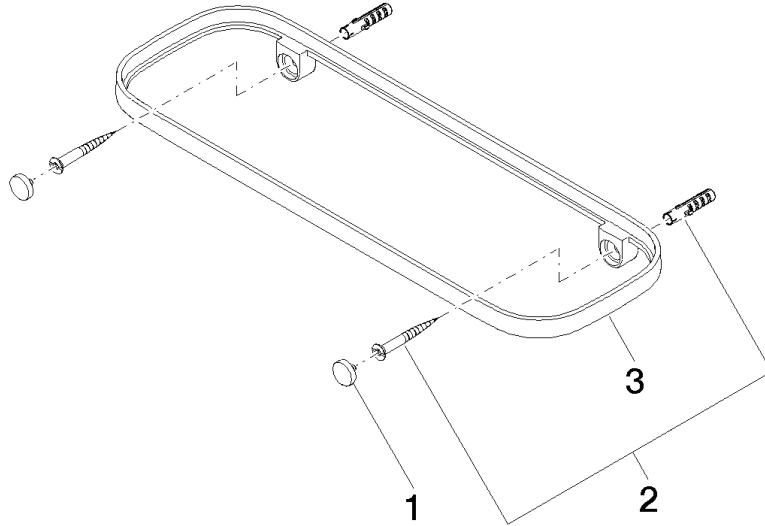

Shelf wall model - Brushed Dark Platinum

TARA

83 482 970

- width 300mm
- height 26 mm
- 100mm projection
- without grid element

Fits: TARA, LISSÉ, META

	Brushed Dark Platinum	83 482 970-99
	Chrome	83 482 970-00
	Brushed Platinum	83 482 970-06
	Platinum	83 482 970-08
	Dark Chrome	83 482 970-19
	Light Gold	83 482 970-26
	Brushed Light Gold	83 482 970-27
	Brushed Durabronze (23kt Gold)	83 482 970-28
	Matte Black	83 482 970-33
	Brushed Bronze	83 482 970-42
	Brushed Champagne (22kt Gold)	83 482 970-46
	Champagne (22kt Gold)	83 482 970-47
	Brushed Chrome	83 482 970-93

Required miscellaneous

Grid element - Taupe	82 482 970-53
●plastic grid elements	

83 482 970

mm [inches]

83 482 970

Product version from 10/1/2023

Parts for other
finishes can be found
here: [Chrome](#)

Shelf wall model - Brushed Dark Platinum