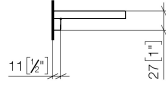

Shelf wall model - Brushed Dark Platinum

TARA

83 482 970

- width 300mm
- height 26 mm
- 100mm projection
- without grid element

Fits: TARA, LISSÉ, META

	Brushed Dark Platinum	83 482 970-99
	Chrome	83 482 970-00
	Brushed Platinum	83 482 970-06
	Platinum	83 482 970-08
	Dark Chrome	83 482 970-19
	Light Gold	83 482 970-26
	Brushed Light Gold	83 482 970-27
	Brushed Durabronze (23kt Gold)	83 482 970-28
	Matte Black	83 482 970-33
	Brushed Bronze	83 482 970-42
	Brushed Champagne (22kt Gold)	83 482 970-46
	Champagne (22kt Gold)	83 482 970-47
	Brushed Chrome	83 482 970-93

Required miscellaneous

Grid element - Taupe	82 482 970-53
●plastic grid elements	

83 482 970

mm [inches]

83 482 970

Product version from 10/1/2023

Parts for other
finishes can be found
here: [Chrome](#)

Shelf wall model - Brushed Dark Platinum