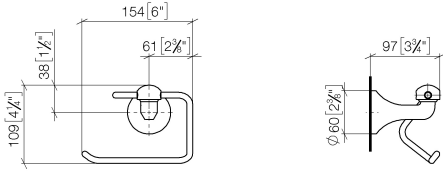

83 500 361

- width 145mm
- height 120 mm
- 95mm projection

	Brushed Platinum	83 500 361-06
	Chrome	83 500 361-00
	Platinum	83 500 361-08
	Durabress (23kt Gold)	83 500 361-09
	Brushed Durabress (23kt Gold)	83 500 361-28
	Brushed Dark Platinum	83 500 361-99

83 500 361

mm [inches]

83 500 361

Parts for other finishes can be found here: [Chrome](#)

Spare parts list

No.	Item Number	Name	Quantity used	Delivery time
1	08 18 70 501-06	bow	1	10
2	08 18 40 505 90	sleeve	2	2
3	04 31 11 140 00 90	pin	2	2
4	05 17 97 507 00 90	fixing set	1	2