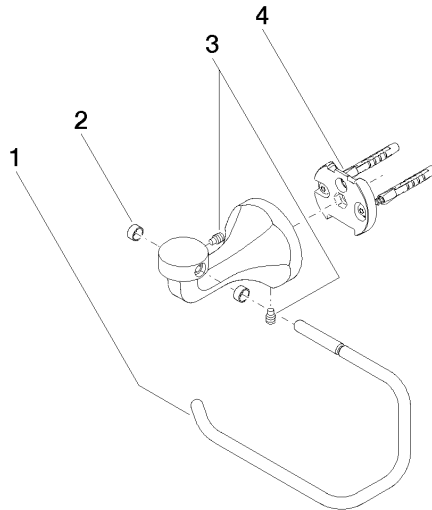

83 500 361

- width 145mm
- height 120 mm
- 95mm projection

	Brushed Platinum	83 500 361-06
	Chrome	83 500 361-00
	Platinum	83 500 361-08
	Durabress (23kt Gold)	83 500 361-09
	Brushed Durabress (23kt Gold)	83 500 361-28
	Brushed Dark Platinum	83 500 361-99

83 500 361

mm [inches]

83 500 361

Parts for other finishes can be found here: [Chrome](#)

Spare parts list

No.	Item Number	Name	Quantity used	Delivery time
1	08 18 70 501-06	bow	1	10
2	08 18 40 505 90	sleeve	2	2
3	04 31 11 140 00 90	pin	2	2
4	05 17 97 507 00 90	fixing set	1	2