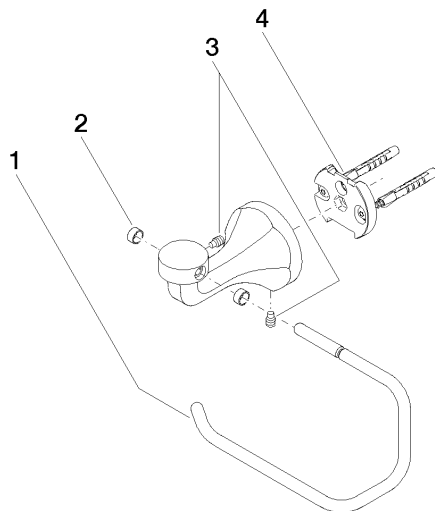

83 500 361

- width 145mm
- height 120 mm
- 95mm projection

	Platinum	83 500 361-08
	Chrome	83 500 361-00
	Brushed Platinum	83 500 361-06
	Durabass (23kt Gold)	83 500 361-09
	Brushed Durabass (23kt Gold)	83 500 361-28
	Brushed Dark Platinum	83 500 361-99

83 500 361

mm [inches]

83 500 361

Parts for other finishes can be found here: [Chrome](#)

### Spare parts list

No.	Item Number	Name	Quantity used	Delivery time
1	08 18 70 501-08	bow	1	40
2	08 18 40 505 90	sleeve	2	2
3	04 31 11 140 00 90	pin	2	2
4	05 17 97 507 00 90	fixing set	1	2