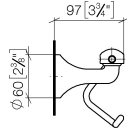

83 500 361

- width 145mm
- height 120 mm
- 95mm projection

	Platinum	83 500 361-08
	Chrome	83 500 361-00
	Brushed Platinum	83 500 361-06
	Durabass (23kt Gold)	83 500 361-09
	Brushed Durabass (23kt Gold)	83 500 361-28
	Brushed Dark Platinum	83 500 361-99

83 500 361

mm [inches]

83 500 361

Parts for other finishes can be found here: [Chrome](#)

### Spare parts list

No.	Item Number	Name	Quantity used	Delivery time
1	08 18 70 501-08	bow	1	40
2	08 18 40 505 90	sleeve	2	2
3	04 31 11 140 00 90	pin	2	2
4	05 17 97 507 00 90	fixing set	1	2