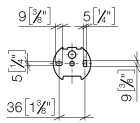

83 500 361

- width 145mm
- height 120 mm
- 95mm projection

	Platinum	83 500 361-08
	Chrome	83 500 361-00
	Brushed Platinum	83 500 361-06
	Durabass (23kt Gold)	83 500 361-09
	Brushed Durabass (23kt Gold)	83 500 361-28
	Brushed Dark Platinum	83 500 361-99

83 500 361

mm [inches]

83 500 361

Parts for other finishes can be found here: [Chrome](#)