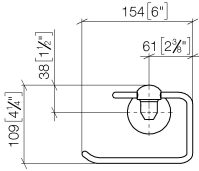

83 500 361

- width 145mm
- height 120 mm
- 95mm projection

	Platinum	83 500 361-08
	Chrome	83 500 361-00
	Brushed Platinum	83 500 361-06
	Durabass (23kt Gold)	83 500 361-09
	Brushed Durabass (23kt Gold)	83 500 361-28
	Brushed Dark Platinum	83 500 361-99

83 500 361

mm [inches]

83 500 361

Parts for other finishes can be found here: [Chrome](#)

### Spare parts list

No.	Item Number	Name	Quantity used	Delivery time
1	08 18 70 501-08	bow	1	40
2	08 18 40 505 90	sleeve	2	2
3	04 31 11 140 00 90	pin	2	2
4	05 17 97 507 00 90	fixing set	1	2