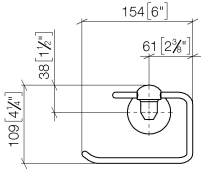

83 500 361

- width 145mm
- height 120 mm
- 95mm projection

	Brushed Durabronz (23kt Gold)	83 500 361-28
	Chrome	83 500 361-00
	Brushed Platinum	83 500 361-06
	Platinum	83 500 361-08
	Durabronz (23kt Gold)	83 500 361-09
	Brushed Dark Platinum	83 500 361-99

83 500 361

mm [inches]

83 500 361

Parts for other finishes can be found here: [Chrome](#)

Spare parts list

No.	Item Number	Name	Quantity used	Delivery time
1	08 18 70 501-28	bow	1	-
Spare part can no longer be ordered, please order the replacement item				
2	08 18 40 505 90	sleeve	2	2
3	04 31 11 140 00 90	pin	2	2
4	05 17 97 507 00 90	fixing set	1	2