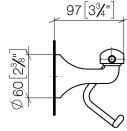

83 500 361

- width 145mm
- height 120 mm
- 95mm projection

	Brushed Durabronz (23kt Gold)	83 500 361-28
	Chrome	83 500 361-00
	Brushed Platinum	83 500 361-06
	Platinum	83 500 361-08
	Durabronz (23kt Gold)	83 500 361-09
	Brushed Dark Platinum	83 500 361-99

83 500 361

mm [inches]

83 500 361

Parts for other finishes can be found here: [Chrome](#)

Spare parts list

No.	Item Number	Name	Quantity used	Delivery time
1	08 18 70 501-28	bow	1	-
Spare part can no longer be ordered, please order the replacement item				
2	08 18 40 505 90	sleeve	2	2
3	04 31 11 140 00 90	pin	2	2
4	05 17 97 507 00 90	fixing set	1	2