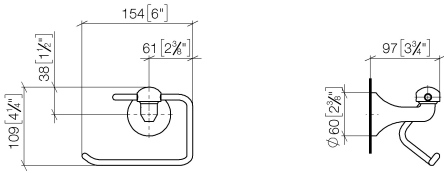

83 500 361

- width 145mm
- height 120 mm
- 95mm projection

	Brushed Dark Platinum	83 500 361-99
	Chrome	83 500 361-00
	Brushed Platinum	83 500 361-06
	Platinum	83 500 361-08
	Durabass (23kt Gold)	83 500 361-09
	Brushed Durabass (23kt Gold)	83 500 361-28

83 500 361

mm [inches]

83 500 361

Parts for other finishes can be found here: [Chrome](#)