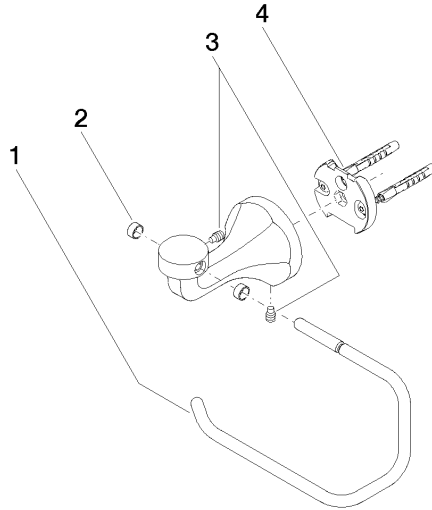

83 500 361

- width 145mm
- height 120 mm
- 95mm projection

	Brushed Dark Platinum	83 500 361-99
	Chrome	83 500 361-00
	Brushed Platinum	83 500 361-06
	Platinum	83 500 361-08
	Durabass (23kt Gold)	83 500 361-09
	Brushed Durabass (23kt Gold)	83 500 361-28

83 500 361

mm [inches]

83 500 361

Parts for other finishes can be found here: [Chrome](#)

### Spare parts list

No.	Item Number	Name	Quantity used	Delivery time
1	08 18 70 501-99	bow	1	-
Spare part can no longer be ordered, please order the replacement item				
2	08 18 40 505 90	sleeve	2	2
3	04 31 11 140 00 90	pin	2	2
4	05 17 97 507 00 90	fixing set	1	2