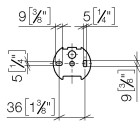

83 500 361

- width 145mm
- height 120 mm
- 95mm projection

	Brushed Dark Platinum	83 500 361-99
	Chrome	83 500 361-00
	Brushed Platinum	83 500 361-06
	Platinum	83 500 361-08
	Durabass (23kt Gold)	83 500 361-09
	Brushed Durabass (23kt Gold)	83 500 361-28

83 500 361

mm [inches]

83 500 361

Parts for other finishes can be found here: [Chrome](#)