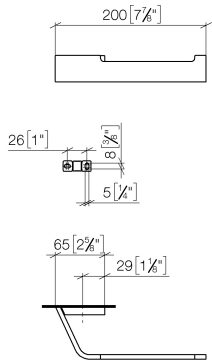

CL.1 Tissue holder without cover - Brushed Champagne (22kt Gold)

CL.1

83 500 705

- width 200mm
- height 35 mm
- 70mm projection

	Brushed Champagne (22kt Gold)	83 500 705-46
	Chrome	83 500 705-00
	Brushed Platinum	83 500 705-06
	Dark Chrome	83 500 705-19
	Champagne (22kt Gold)	83 500 705-47
	Brushed Dark Platinum	83 500 705-99

83 500 705

mm [inches]

83 500 705

Parts for other finishes can be found here: [Chrome](#)

### Spare parts list

No.	Item Number	Name	Quantity used	Delivery time
1	05 17 20 758 00 90	fixing set	1	2
2	09 30 30 191 90	screw	3	2
3	08 17 70 500-46	holder	1	60
4	08 17 70 553-46	holder	1	60
5	04 31 11 113 00 90	pin	1	2