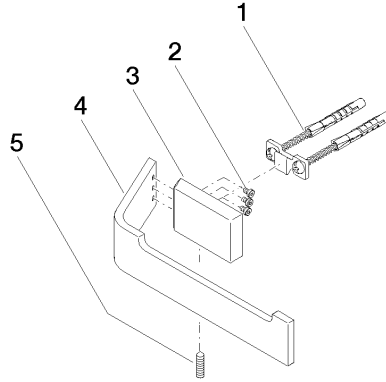

CL.1 Tissue holder without cover - Brushed Champagne (22kt Gold)

CL.1

83 500 705

- width 200mm
- height 35 mm
- 70mm projection

	Brushed Champagne (22kt Gold)	83 500 705-46
	Chrome	83 500 705-00
	Brushed Platinum	83 500 705-06
	Dark Chrome	83 500 705-19
	Champagne (22kt Gold)	83 500 705-47
	Brushed Dark Platinum	83 500 705-99

83 500 705

mm [inches]

83 500 705

Parts for other finishes can be found here: [Chrome](#)

### Spare parts list

No.	Item Number	Name	Quantity used	Delivery time
1	05 17 20 758 00 90	fixing set	1	2
2	09 30 30 191 90	screw	3	2
3	08 17 70 500-46	holder	1	60
4	08 17 70 553-46	holder	1	60
5	04 31 11 113 00 90	pin	1	2