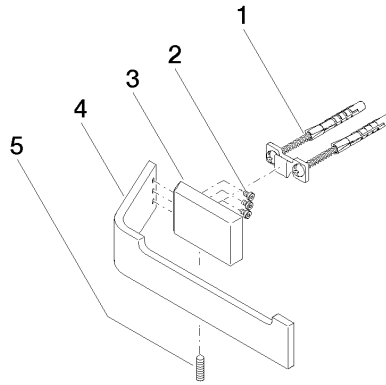

**CL.1 Tissue holder without cover - Champagne (22kt Gold)**

CL.1

83 500 705

- width 200mm
- height 35 mm
- 70mm projection

	Champagne (22kt Gold)	83 500 705-47
	Chrome	83 500 705-00
	Brushed Platinum	83 500 705-06
	Dark Chrome	83 500 705-19
	Brushed Champagne (22kt Gold)	83 500 705-46
	Brushed Dark Platinum	83 500 705-99

83 500 705

mm [inches]

83 500 705

Parts for other finishes can be found here: [Chrome](#)

### Spare parts list

No.	Item Number	Name	Quantity used	Delivery time
1	05 17 20 758 00 90	fixing set	1	2
2	09 30 30 191 90	screw	3	2
3	08 17 70 500-47	holder	1	60
4	08 17 70 553-47	holder	1	60
5	04 31 11 113 00 90	pin	1	2