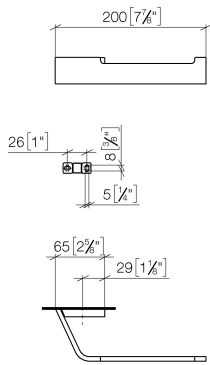

**CL.1 Tissue holder without cover - Champagne (22kt Gold)**

CL.1

83 500 705

- width 200mm
- height 35 mm
- 70mm projection

	Champagne (22kt Gold)	83 500 705-47
	Chrome	83 500 705-00
	Brushed Platinum	83 500 705-06
	Dark Chrome	83 500 705-19
	Brushed Champagne (22kt Gold)	83 500 705-46
	Brushed Dark Platinum	83 500 705-99

83 500 705

mm [inches]

83 500 705

Parts for other finishes can be found here: [Chrome](#)

### Spare parts list

No.	Item Number	Name	Quantity used	Delivery time
1	05 17 20 758 00 90	fixing set	1	2
2	09 30 30 191 90	screw	3	2
3	08 17 70 500-47	holder	1	60
4	08 17 70 553-47	holder	1	60
5	04 31 11 113 00 90	pin	1	2