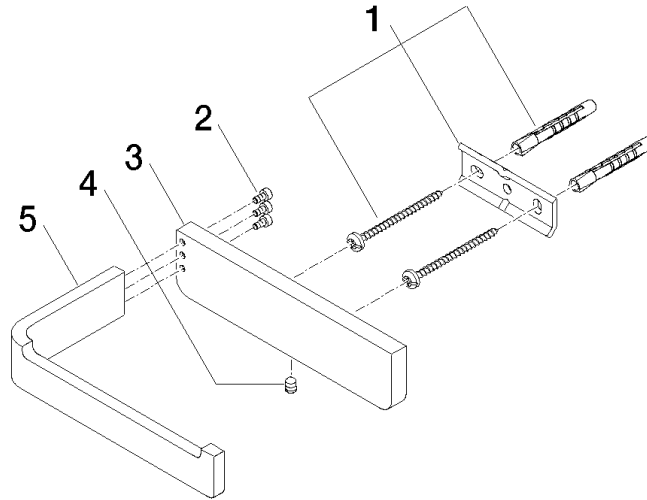

LULU Tissue holder without cover - Brushed Platinum

LULU

83 500 710

- width 140mm
- height 35 mm
- 87mm projection

	Brushed Platinum	83 500 710-06
	Chrome	83 500 710-00

83 500 710

mm [inches]

83 500 710

Parts for other finishes can be found here: [Chrome](#)

Spare parts list

No.	Item Number	Name	Quantity used	Delivery time
1	05 17 20 718 00 90	fixing set	1	2
2	90 30 30 059 00 90	screw	1	2
3	08 17 71 505-06	holder	1	60
4	90 31 11 112 00 90	pin	1	2
5	08 17 71 555-06	holder	1	60