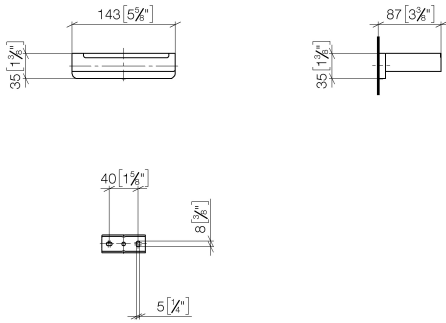

LULU Tissue holder without cover - Brushed Platinum

LULU

83 500 710

- width 140mm
- height 35 mm
- 87mm projection

	Brushed Platinum	83 500 710-06
	Chrome	83 500 710-00

83 500 710

mm [inches]

83 500 710

Parts for other finishes can be found here: [Chrome](#)

Spare parts list

No.	Item Number	Name	Quantity used	Delivery time
1	05 17 20 718 00 90	fixing set	1	2
2	90 30 30 059 00 90	screw	1	2
3	08 17 71 505-06	holder	1	60
4	90 31 11 112 00 90	pin	1	2
5	08 17 71 555-06	holder	1	60