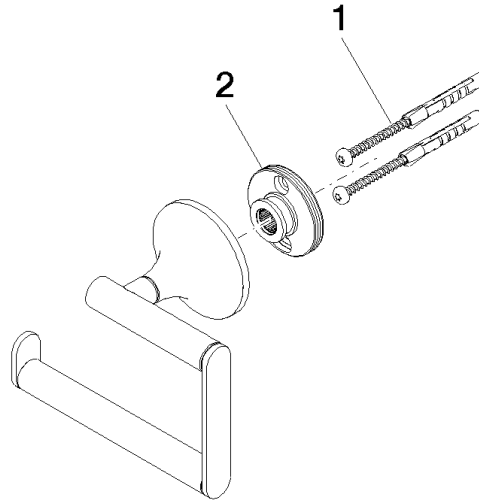

83 500 809

- width 130mm
- height 108 mm
- rosette Ø 60 mm
- 63mm projection

	Dark Chrome	83 500 809-19
	Chrome	83 500 809-00
	Brushed Platinum	83 500 809-06
	Platinum	83 500 809-08
	Brushed Durabronze (23kt Gold)	83 500 809-28
	Brushed Bronze	83 500 809-42
	Brushed Champagne (22kt Gold)	83 500 809-46
	Champagne (22kt Gold)	83 500 809-47
	Brushed Dark Platinum	83 500 809-99

83 500 809

mm [inches]

83 500 809

Parts for other finishes can be found here: [Chrome](#)

### Spare parts list

No.	Item Number	Name	Quantity used	Delivery time
1	05 30 31 025 00 90	fixing set	1	2
2	90 17 20 759 00 90	disc	1	2