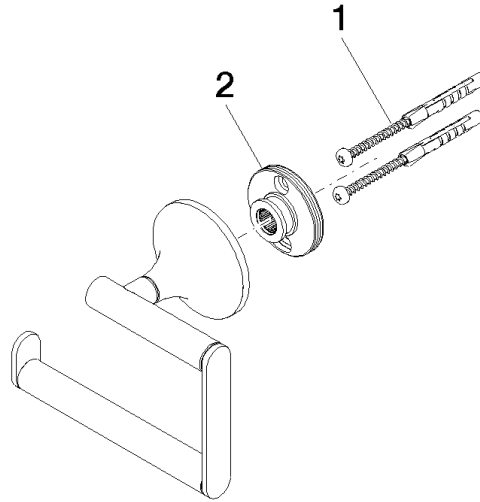

83 500 809

- width 130mm
- height 108 mm
- rosette Ø 60 mm
- 63mm projection

| | | |
|---|--------------------------------|---------------|
|  | Champagne (22kt Gold) | 83 500 809-47 |
|  | Chrome | 83 500 809-00 |
|  | Brushed Platinum | 83 500 809-06 |
|  | Platinum | 83 500 809-08 |
|  | Dark Chrome | 83 500 809-19 |
|  | Brushed Durabronze (23kt Gold) | 83 500 809-28 |
|  | Brushed Bronze | 83 500 809-42 |
|  | Brushed Champagne (22kt Gold) | 83 500 809-46 |
|  | Brushed Dark Platinum | 83 500 809-99 |

83 500 809

mm [inches]

83 500 809

Parts for other finishes can be found here: [Chrome](#)

Spare parts list

| No. | Item Number | Name | Quantity used | Delivery time |
|-----|--------------------|------------|---------------|---------------|
| 1 | 05 30 31 025 00 90 | fixing set | 1 | 2 |
| 2 | 90 17 20 759 00 90 | disc | 1 | 2 |