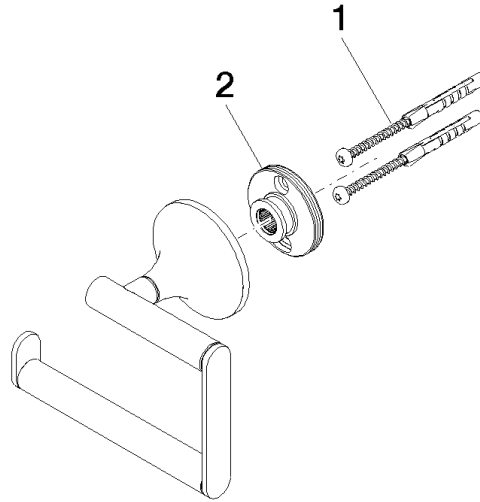

83 500 809

- width 130mm
- height 108 mm
- rosette Ø 60 mm
- 63mm projection

	Brushed Dark Platinum	83 500 809-99
	Chrome	83 500 809-00
	Brushed Platinum	83 500 809-06
	Platinum	83 500 809-08
	Dark Chrome	83 500 809-19
	Brushed Durabronze (23kt Gold)	83 500 809-28
	Brushed Bronze	83 500 809-42
	Brushed Champagne (22kt Gold)	83 500 809-46
	Champagne (22kt Gold)	83 500 809-47

83 500 809

mm [inches]

83 500 809

Parts for other finishes can be found here: [Chrome](#)

Spare parts list

No.	Item Number	Name	Quantity used	Delivery time
1	05 30 31 025 00 90	fixing set	1	2
2	90 17 20 759 00 90	disc	1	2