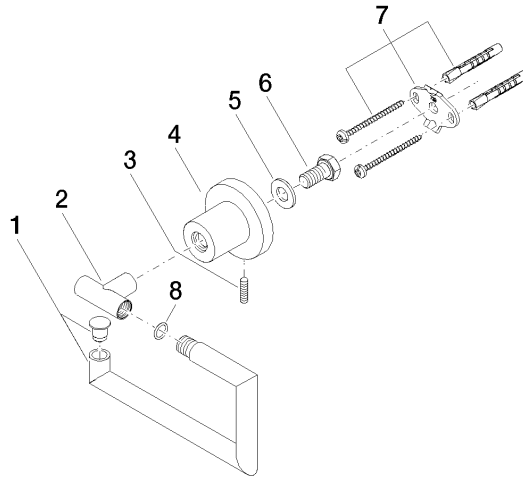

83 500 892

- width 152mm
- height 100 mm
- rosette Ø 55 mm
- 72mm projection

	Brushed Platinum	83 500 892-06
	Chrome	83 500 892-00
	Platinum	83 500 892-08
	Dark Chrome	83 500 892-19
	Brushed Durabronze (23kt Gold)	83 500 892-28
	Matte Black	83 500 892-33
	Brushed Champagne (22kt Gold)	83 500 892-46
	Champagne (22kt Gold)	83 500 892-47
	Brushed Chrome	83 500 892-93
	Brushed Dark Platinum	83 500 892-99

83 500 892

mm [inches]

83 500 892

Parts for other finishes can be found here: [Chrome](#)

Spare parts list

No.	Item Number	Name	Quantity used	Delivery time
1	90 28 22 640 00-06	holder	1	-
Spare part can no longer be ordered, please order the replacement item				
2	05 17 89 552 00-06	holder	1	10
3	04 31 11 113 00 90	pin	1	2
4	08 17 89 505-06	holder	1	10
5	09 30 11 046 90	disc	1	2
6	09 30 30 071 90	screw	1	2
7	05 17 20 739 00 90	fixing set	1	2
8	09 14 10 042 90	seal	1	2