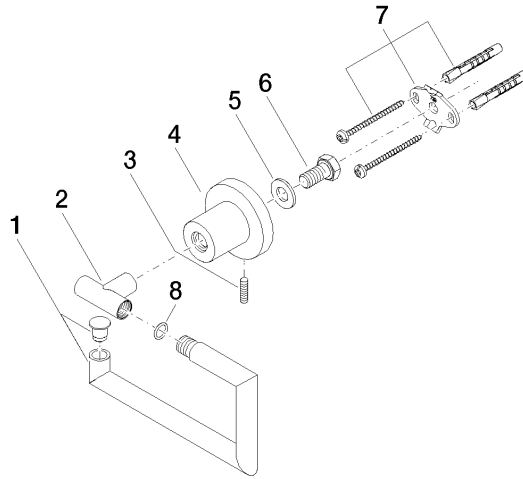

83 500 892

- width 152mm
- height 100 mm
- rosette Ø 55 mm
- 72mm projection

	Platinum	83 500 892-08
	Chrome	83 500 892-00
	Brushed Platinum	83 500 892-06
	Dark Chrome	83 500 892-19
	Brushed Durabronze (23kt Gold)	83 500 892-28
	Matte Black	83 500 892-33
	Brushed Champagne (22kt Gold)	83 500 892-46
	Champagne (22kt Gold)	83 500 892-47
	Brushed Chrome	83 500 892-93
	Brushed Dark Platinum	83 500 892-99

83 500 892

mm [inches]

83 500 892

Parts for other finishes can be found here: [Chrome](#)

Spare parts list

No.	Item Number	Name	Quantity used	Delivery time
1	90 28 22 640 00-08	holder	1	-
Spare part can no longer be ordered, please order the replacement item				
2	05 17 89 552 00-08	holder	1	40
3	04 31 11 113 00 90	pin	1	2
4	08 17 89 505-08	holder	1	40
5	09 30 11 046 90	disc	1	2
6	09 30 30 071 90	screw	1	2
7	05 17 20 739 00 90	fixing set	1	2
8	09 14 10 042 90	seal	1	2