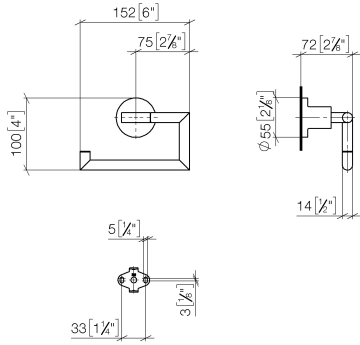

83 500 892

- width 152mm
- height 100 mm
- rosette Ø 55 mm
- 72mm projection

	Brushed Bronze	83 500 892-42
	Chrome	83 500 892-00
	Brushed Platinum	83 500 892-06
	Platinum	83 500 892-08
	Dark Chrome	83 500 892-19
	Brushed Durabronze (23kt Gold)	83 500 892-28
	Matte Black	83 500 892-33
	Brushed Champagne (22kt Gold)	83 500 892-46
	Champagne (22kt Gold)	83 500 892-47
	Brushed Chrome	83 500 892-93
	Brushed Dark Platinum	83 500 892-99

83 500 892

mm [inches]

83 500 892

Product version from 4/1/2024

Parts for other
finishes can be found
here: [Chrome](#)

TARA Tissue holder without cover - Brushed Bronze

TARA

83 500 892

Spare parts list

Product version from 4/1/2024

No.	Item Number	Name	Quantity used	Delivery time
	90 28 22 640 00-42	holder	8	30