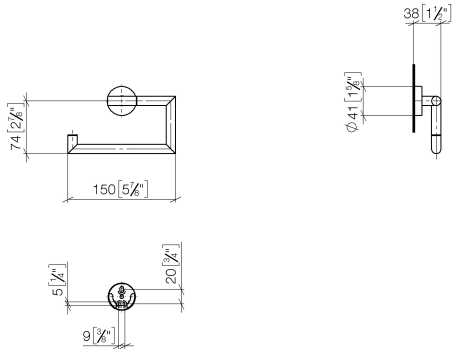

83 500 979

- width 150mm
- height 95 mm
- rosette Ø 40 mm
- 40mm projection

Fits: LISSÉ, META

	Brushed Platinum	83 500 979-06
	Chrome	83 500 979-00
	Dark Chrome	83 500 979-19
	Light Gold	83 500 979-26
	Brushed Light Gold	83 500 979-27
	Matte Black	83 500 979-33
	Brushed Bronze	83 500 979-42
	Brushed Champagne (22kt Gold)	83 500 979-46
	Champagne (22kt Gold)	83 500 979-47
	Brushed Chrome	83 500 979-93
	Brushed Dark Platinum	83 500 979-99

83 500 979

mm [inches]

83 500 979

Parts for other finishes can be found here: [Chrome](#)

Spare parts list

No.	Item Number	Name	Quantity used	Delivery time
1	90 28 22 626 00-06	holder	1	-
Spare part can no longer be ordered, please order the replacement item				
2	05 17 97 561 01-06	holder	1	10
3	90 31 11 038 00 90	pin	2	2
4	90 14 10 060 00 90	seal	1	2
5	08 27 97 500-06	rosette	1	10
6	08 30 11 516 90	ring	1	2
7	05 17 97 501 01 90	fixing set	1	2
8	08 17 97 559 90	holder	1	2
9	08 17 97 501 07	holder	1	2
10	05 30 31 025 00 90	fixing set	1	2
11	05 30 11 519 00 90	disc	1	2