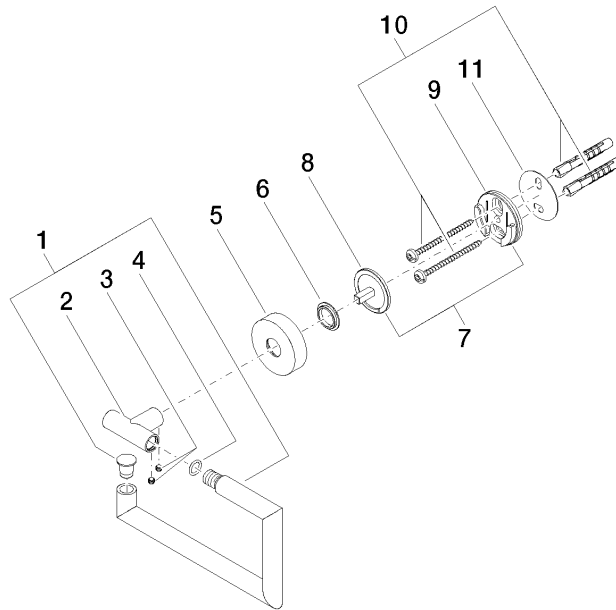

83 500 979

- width 150mm
- height 95 mm
- rosette Ø 40 mm
- 40mm projection

Fits: LISSÉ, META

	Brushed Platinum	83 500 979-06
	Chrome	83 500 979-00
	Dark Chrome	83 500 979-19
	Light Gold	83 500 979-26
	Brushed Light Gold	83 500 979-27
	Matte Black	83 500 979-33
	Brushed Bronze	83 500 979-42
	Brushed Champagne (22kt Gold)	83 500 979-46
	Champagne (22kt Gold)	83 500 979-47
	Brushed Chrome	83 500 979-93
	Brushed Dark Platinum	83 500 979-99

83 500 979

mm [inches]

83 500 979

Parts for other finishes can be found here: [Chrome](#)

Spare parts list

No.	Item Number	Name	Quantity used	Delivery time
1	90 28 22 626 00-06	holder	1	-
Spare part can no longer be ordered, please order the replacement item				
2	05 17 97 561 01-06	holder	1	10
3	90 31 11 038 00 90	pin	2	2
4	90 14 10 060 00 90	seal	1	2
5	08 27 97 500-06	rosette	1	10
6	08 30 11 516 90	ring	1	2
7	05 17 97 501 01 90	fixing set	1	2
8	08 17 97 559 90	holder	1	2
9	08 17 97 501 07	holder	1	2
10	05 30 31 025 00 90	fixing set	1	2
11	05 30 11 519 00 90	disc	1	2