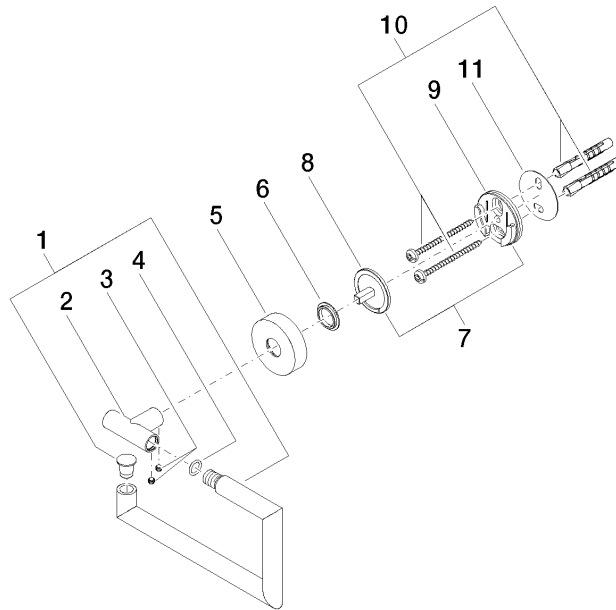

83 500 979

- width 150mm
- height 95 mm
- rosette Ø 40 mm
- 40mm projection

Fits: LISSÉ, META

	Brushed Light Gold	83 500 979-27
	Chrome	83 500 979-00
	Brushed Platinum	83 500 979-06
	Dark Chrome	83 500 979-19
	Light Gold	83 500 979-26
	Matte Black	83 500 979-33
	Brushed Bronze	83 500 979-42
	Brushed Champagne (22kt Gold)	83 500 979-46
	Champagne (22kt Gold)	83 500 979-47
	Brushed Chrome	83 500 979-93
	Brushed Dark Platinum	83 500 979-99

83 500 979

mm [inches]

83 500 979

Parts for other finishes can be found here: [Chrome](#)

Spare parts list

No.	Item Number	Name	Quantity used	Delivery time
1	90 28 22 626 00-27	holder	1	30
2	05 17 97 561 01-27	holder	1	60
3	90 31 11 038 00 90	pin	2	2
4	90 14 10 060 00 90	seal	1	2
5	08 27 97 500-27	rosette	1	60
6	08 30 11 516 90	ring	1	2
7	05 17 97 501 01 90	fixing set	1	2
8	08 17 97 559 90	holder	1	2
9	08 17 97 501 07	holder	1	2
10	05 30 31 025 00 90	fixing set	1	2
11	05 30 11 519 00 90	disc	1	2