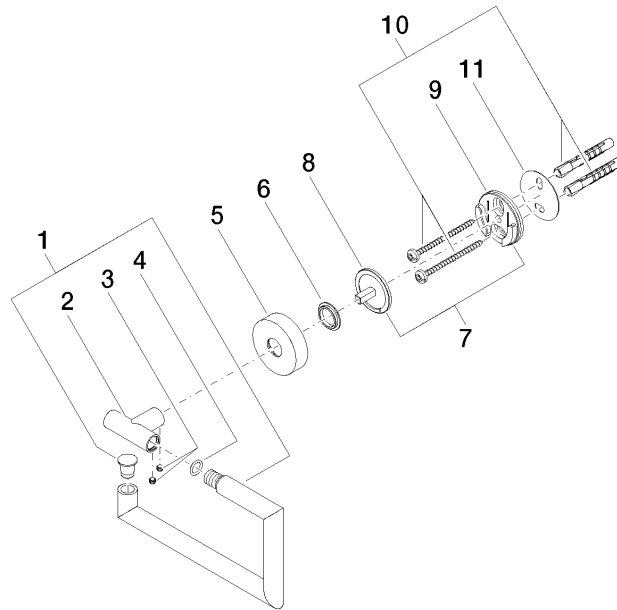

Tissue holder without cover - Brushed Bronze

LISSÉ

83 500 979

- width 150mm
- height 95 mm
- rosette Ø 40 mm
- 40mm projection

Fits: LISSÉ, META

	Brushed Bronze	83 500 979-42
	Chrome	83 500 979-00
	Brushed Platinum	83 500 979-06
	Dark Chrome	83 500 979-19
	Light Gold	83 500 979-26
	Brushed Light Gold	83 500 979-27
	Matte Black	83 500 979-33
	Brushed Champagne (22kt Gold)	83 500 979-46
	Champagne (22kt Gold)	83 500 979-47
	Brushed Chrome	83 500 979-93
	Brushed Dark Platinum	83 500 979-99

83 500 979

mm [inches]

83 500 979

Parts for other finishes can be found here: [Chrome](#)

Spare parts list

No.	Item Number	Name	Quantity used	Delivery time
1	90 28 22 626 00-42	holder	1	30
2	05 17 97 561 01-42	holder	1	60
3	90 31 11 038 00 90	pin	2	2
4	90 14 10 060 00 90	seal	1	2
5	08 27 97 500-42	rosette	1	60
6	08 30 11 516 90	ring	1	2
7	05 17 97 501 01 90	fixing set	1	2
8	08 17 97 559 90	holder	1	2
9	08 17 97 501 07	holder	1	2
10	05 30 31 025 00 90	fixing set	1	2
11	05 30 11 519 00 90	disc	1	2