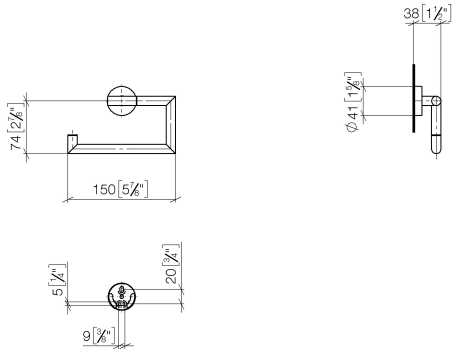

Tissue holder without cover - Brushed Bronze

LISSÉ

83 500 979

- width 150mm
- height 95 mm
- rosette Ø 40 mm
- 40mm projection

Fits: LISSÉ, META

	Brushed Bronze	83 500 979-42
	Chrome	83 500 979-00
	Brushed Platinum	83 500 979-06
	Dark Chrome	83 500 979-19
	Light Gold	83 500 979-26
	Brushed Light Gold	83 500 979-27
	Matte Black	83 500 979-33
	Brushed Champagne (22kt Gold)	83 500 979-46
	Champagne (22kt Gold)	83 500 979-47
	Brushed Chrome	83 500 979-93
	Brushed Dark Platinum	83 500 979-99

83 500 979

mm [inches]

83 500 979

Parts for other finishes can be found here: [Chrome](#)

Spare parts list

No.	Item Number	Name	Quantity used	Delivery time
1	90 28 22 626 00-42	holder	1	30
2	05 17 97 561 01-42	holder	1	60
3	90 31 11 038 00 90	pin	2	2
4	90 14 10 060 00 90	seal	1	2
5	08 27 97 500-42	rosette	1	60
6	08 30 11 516 90	ring	1	2
7	05 17 97 501 01 90	fixing set	1	2
8	08 17 97 559 90	holder	1	2
9	08 17 97 501 07	holder	1	2
10	05 30 31 025 00 90	fixing set	1	2
11	05 30 11 519 00 90	disc	1	2