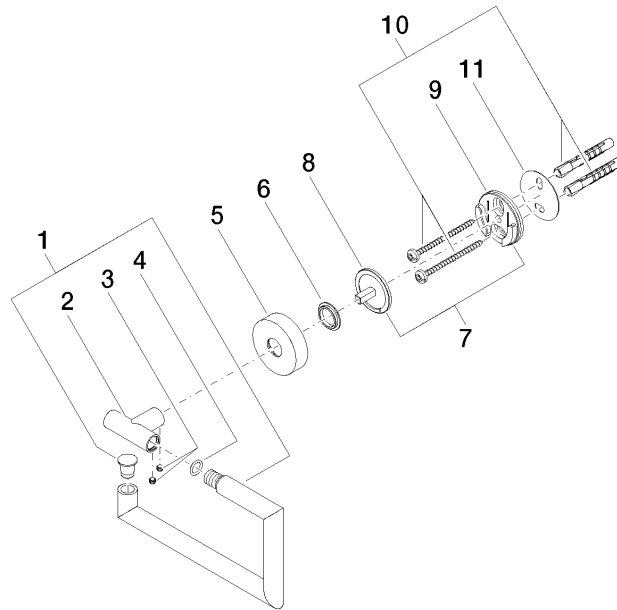

83 500 979

- width 150mm
- height 95 mm
- rosette Ø 40 mm
- 40mm projection

Fits: LISSÉ, META

	Champagne (22kt Gold)	83 500 979-47
	Chrome	83 500 979-00
	Brushed Platinum	83 500 979-06
	Dark Chrome	83 500 979-19
	Light Gold	83 500 979-26
	Brushed Light Gold	83 500 979-27
	Matte Black	83 500 979-33
	Brushed Bronze	83 500 979-42
	Brushed Champagne (22kt Gold)	83 500 979-46
	Brushed Chrome	83 500 979-93
	Brushed Dark Platinum	83 500 979-99

83 500 979

mm [inches]

83 500 979

Parts for other finishes can be found here: [Chrome](#)

## Spare parts list

No.	Item Number	Name	Quantity used	Delivery time
1	90 28 22 626 00-47	holder	1	30
2	05 17 97 561 01-47	holder	1	60
3	90 31 11 038 00 90	pin	2	2
4	90 14 10 060 00 90	seal	1	2
5	08 27 97 500-47	rosette	1	30
6	08 30 11 516 90	ring	1	2
7	05 17 97 501 01 90	fixing set	1	2
8	08 17 97 559 90	holder	1	2
9	08 17 97 501 07	holder	1	2
10	05 30 31 025 00 90	fixing set	1	2
11	05 30 11 519 00 90	disc	1	2