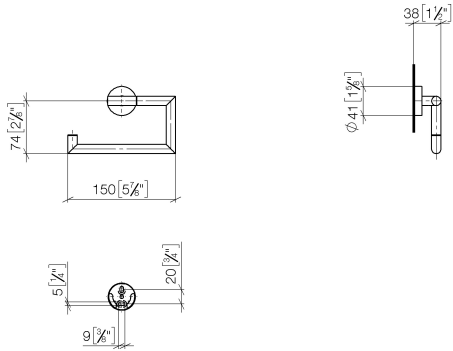

83 500 979

- width 150mm
- height 95 mm
- rosette Ø 40 mm
- 40mm projection

Fits: LISSÉ, META

	Champagne (22kt Gold)	83 500 979-47
	Chrome	83 500 979-00
	Brushed Platinum	83 500 979-06
	Dark Chrome	83 500 979-19
	Light Gold	83 500 979-26
	Brushed Light Gold	83 500 979-27
	Matte Black	83 500 979-33
	Brushed Bronze	83 500 979-42
	Brushed Champagne (22kt Gold)	83 500 979-46
	Brushed Chrome	83 500 979-93
	Brushed Dark Platinum	83 500 979-99

83 500 979

mm [inches]

83 500 979

Parts for other finishes can be found here: [Chrome](#)

## Spare parts list

No.	Item Number	Name	Quantity used	Delivery time
1	90 28 22 626 00-47	holder	1	30
2	05 17 97 561 01-47	holder	1	60
3	90 31 11 038 00 90	pin	2	2
4	90 14 10 060 00 90	seal	1	2
5	08 27 97 500-47	rosette	1	30
6	08 30 11 516 90	ring	1	2
7	05 17 97 501 01 90	fixing set	1	2
8	08 17 97 559 90	holder	1	2
9	08 17 97 501 07	holder	1	2
10	05 30 31 025 00 90	fixing set	1	2
11	05 30 11 519 00 90	disc	1	2