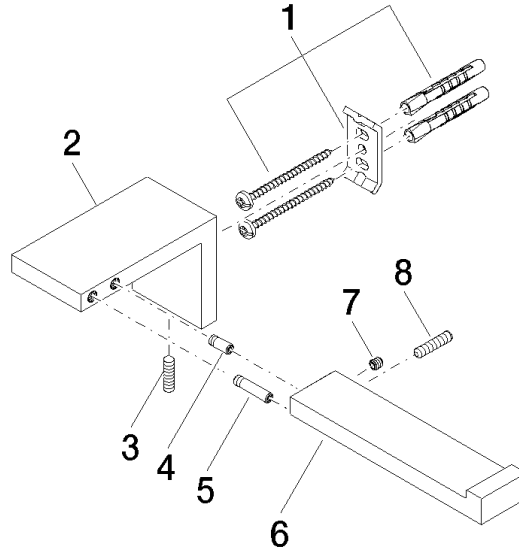

83 500 980

- width 175mm
- height 60 mm
- 90mm projection

	Brushed Platinum	83 500 980-06
	Chrome	83 500 980-00
	Platinum	83 500 980-08
	Brushed Durabronze (23kt Gold)	83 500 980-28
	Matte Black	83 500 980-33
	Brushed Dark Platinum	83 500 980-99

83 500 980

mm [inches]

83 500 980

Parts for other finishes can be found here: [Chrome](#)

### Spare parts list

No.	Item Number	Name	Quantity used	Delivery time
1	05 17 20 736 00 90	fixing set	1	2
2	08 17 98 500-06	holder	1	10
3	04 31 11 113 00 90	pin	1	2
4	09 31 11 204 90	pin	1	2
5	09 31 11 203 90	pin	1	2
6	08 17 98 554-06	holder	1	10
7	90 31 11 030 00 90	pin	1	2
8	09 31 11 059 90	pin	1	2