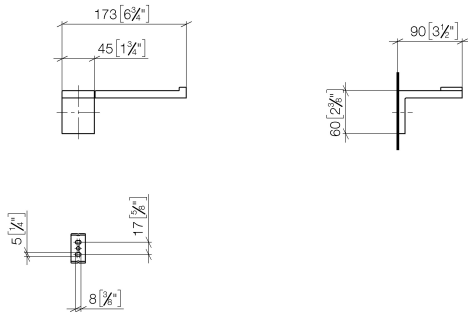

83 500 980

- width 175mm
- height 60 mm
- 90mm projection

	Brushed Platinum	83 500 980-06
	Chrome	83 500 980-00
	Platinum	83 500 980-08
	Brushed Durabronze (23kt Gold)	83 500 980-28
	Matte Black	83 500 980-33
	Brushed Dark Platinum	83 500 980-99

83 500 980

mm [inches]

83 500 980

Parts for other finishes can be found here: [Chrome](#)

### Spare parts list

No.	Item Number	Name	Quantity used	Delivery time
1	05 17 20 736 00 90	fixing set	1	2
2	08 17 98 500-06	holder	1	10
3	04 31 11 113 00 90	pin	1	2
4	09 31 11 204 90	pin	1	2
5	09 31 11 203 90	pin	1	2
6	08 17 98 554-06	holder	1	10
7	90 31 11 030 00 90	pin	1	2
8	09 31 11 059 90	pin	1	2