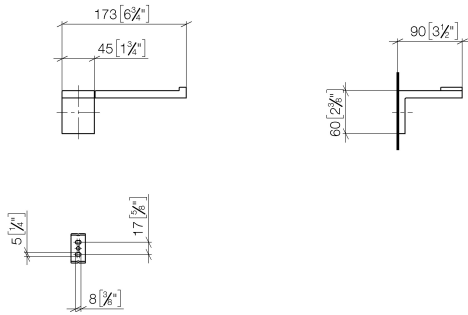

83 500 980

- width 175mm
- height 60 mm
- 90mm projection

	Platinum	83 500 980-08
	Chrome	83 500 980-00
	Brushed Platinum	83 500 980-06
	Brushed Durabronze (23kt Gold)	83 500 980-28
	Matte Black	83 500 980-33
	Brushed Dark Platinum	83 500 980-99

83 500 980

mm [inches]

83 500 980

Parts for other finishes can be found here: [Chrome](#)

Spare parts list

No.	Item Number	Name	Quantity used	Delivery time
1	05 17 20 736 00 90	fixing set	1	2
2	08 17 98 500-08	holder	1	40
3	04 31 11 113 00 90	pin	1	2
4	09 31 11 204 90	pin	1	2
5	09 31 11 203 90	pin	1	2
6	08 17 98 554-08	holder	1	40
7	90 31 11 030 00 90	pin	1	2
8	09 31 11 059 90	pin	1	2