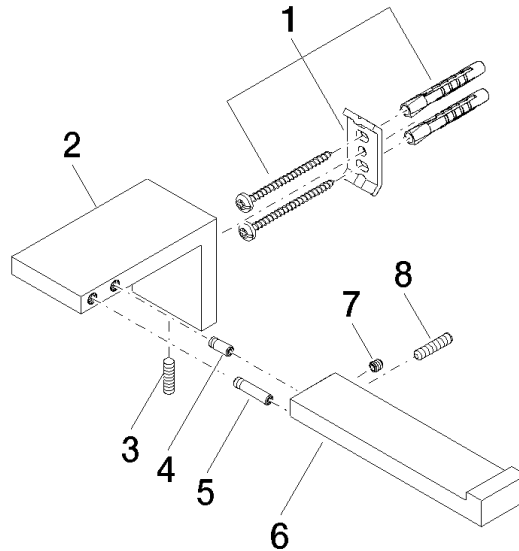

83 500 980

- width 175mm
- height 60 mm
- 90mm projection

	Platinum	83 500 980-08
	Chrome	83 500 980-00
	Brushed Platinum	83 500 980-06
	Brushed Durabronze (23kt Gold)	83 500 980-28
	Matte Black	83 500 980-33
	Brushed Dark Platinum	83 500 980-99

83 500 980

mm [inches]

83 500 980

Parts for other finishes can be found here: [Chrome](#)

Spare parts list

No.	Item Number	Name	Quantity used	Delivery time
1	05 17 20 736 00 90	fixing set	1	2
2	08 17 98 500-08	holder	1	40
3	04 31 11 113 00 90	pin	1	2
4	09 31 11 204 90	pin	1	2
5	09 31 11 203 90	pin	1	2
6	08 17 98 554-08	holder	1	40
7	90 31 11 030 00 90	pin	1	2
8	09 31 11 059 90	pin	1	2