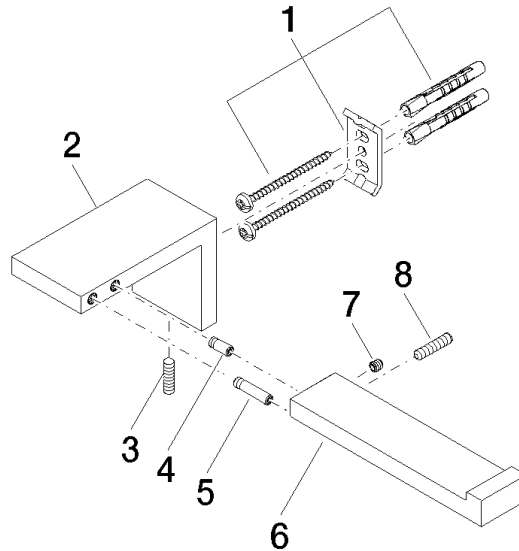

83 500 980

- width 175mm
- height 60 mm
- 90mm projection

	Brushed Durabross (23kt Gold)	83 500 980-28
	Chrome	83 500 980-00
	Brushed Platinum	83 500 980-06
	Platinum	83 500 980-08
	Matte Black	83 500 980-33
	Brushed Dark Platinum	83 500 980-99

83 500 980

mm [inches]

83 500 980

Parts for other finishes can be found here: [Chrome](#)

### Spare parts list

No.	Item Number	Name	Quantity used	Delivery time
1	05 17 20 736 00 90	fixing set	1	2
2	08 17 98 500-28	holder	1	20
3	04 31 11 113 00 90	pin	1	2
4	09 31 11 204 90	pin	1	2
5	09 31 11 203 90	pin	1	2
6	08 17 98 554-28	holder	1	20
7	90 31 11 030 00 90	pin	1	2
8	09 31 11 059 90	pin	1	2