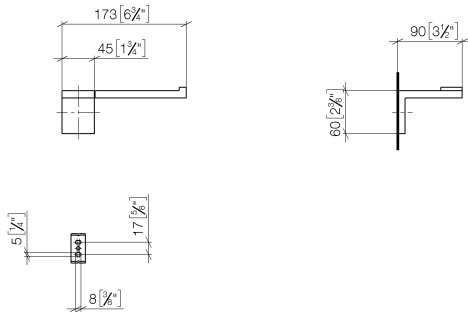

83 500 980

- width 175mm
- height 60 mm
- 90mm projection

	Brushed Durabross (23kt Gold)	83 500 980-28
	Chrome	83 500 980-00
	Brushed Platinum	83 500 980-06
	Platinum	83 500 980-08
	Matte Black	83 500 980-33
	Brushed Dark Platinum	83 500 980-99

83 500 980

mm [inches]

83 500 980

Parts for other finishes can be found here: [Chrome](#)

### Spare parts list

No.	Item Number	Name	Quantity used	Delivery time
1	05 17 20 736 00 90	fixing set	1	2
2	08 17 98 500-28	holder	1	20
3	04 31 11 113 00 90	pin	1	2
4	09 31 11 204 90	pin	1	2
5	09 31 11 203 90	pin	1	2
6	08 17 98 554-28	holder	1	20
7	90 31 11 030 00 90	pin	1	2
8	09 31 11 059 90	pin	1	2