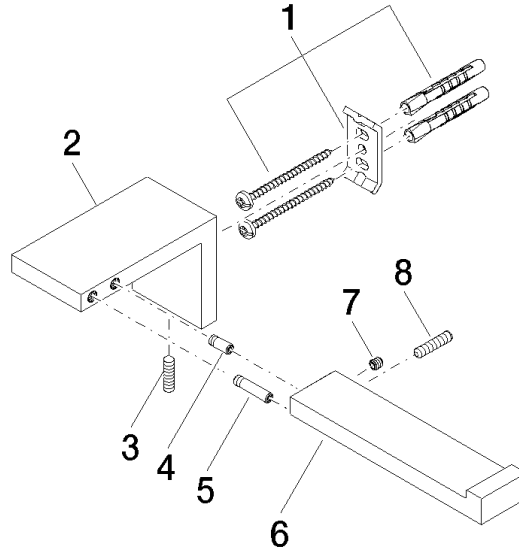

83 500 980

- width 175mm
- height 60 mm
- 90mm projection

	Matte Black	83 500 980-33
	Chrome	83 500 980-00
	Brushed Platinum	83 500 980-06
	Platinum	83 500 980-08
	Brushed Durabronze (23kt Gold)	83 500 980-28
	Brushed Dark Platinum	83 500 980-99

83 500 980

mm [inches]

83 500 980

Parts for other finishes can be found here: [Chrome](#)

Spare parts list

No.	Item Number	Name	Quantity used	Delivery time
1	05 17 20 736 00 90	fixing set	1	2
2	08 17 98 500-33	holder	1	30
3	04 31 11 113 00 90	pin	1	2
4	09 31 11 204 90	pin	1	2
5	09 31 11 203 90	pin	1	2
6	08 17 98 554-33	holder	1	30
7	90 31 11 030 00 90	pin	1	2
8	09 31 11 059 90	pin	1	2