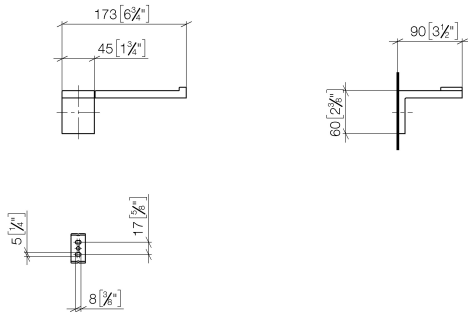

83 500 980

- width 175mm
- height 60 mm
- 90mm projection

	Matte Black	83 500 980-33
	Chrome	83 500 980-00
	Brushed Platinum	83 500 980-06
	Platinum	83 500 980-08
	Brushed Durabronze (23kt Gold)	83 500 980-28
	Brushed Dark Platinum	83 500 980-99

83 500 980

mm [inches]

83 500 980

Parts for other finishes can be found here: [Chrome](#)

Spare parts list

No.	Item Number	Name	Quantity used	Delivery time
1	05 17 20 736 00 90	fixing set	1	2
2	08 17 98 500-33	holder	1	30
3	04 31 11 113 00 90	pin	1	2
4	09 31 11 204 90	pin	1	2
5	09 31 11 203 90	pin	1	2
6	08 17 98 554-33	holder	1	30
7	90 31 11 030 00 90	pin	1	2
8	09 31 11 059 90	pin	1	2