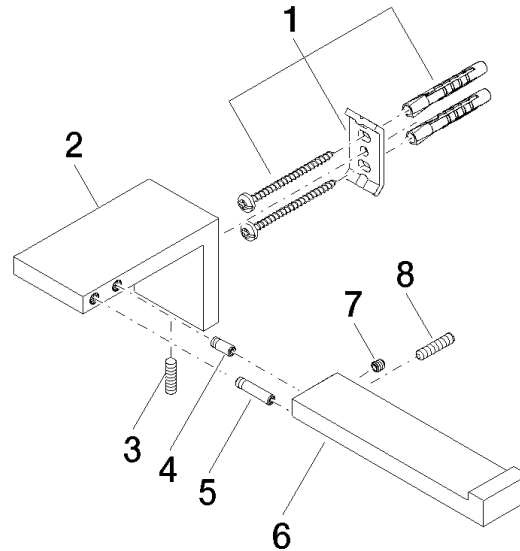

83 500 980

- width 175mm
- height 60 mm
- 90mm projection

	Brushed Dark Platinum	83 500 980-99
	Chrome	83 500 980-00
	Brushed Platinum	83 500 980-06
	Platinum	83 500 980-08
	Brushed Durabronze (23kt Gold)	83 500 980-28
	Matte Black	83 500 980-33

83 500 980

mm [inches]

83 500 980

Parts for other finishes can be found here: [Chrome](#)

Spare parts list

No.	Item Number	Name	Quantity used	Delivery time
1	05 17 20 736 00 90	fixing set	1	2
2	08 17 98 500-99	holder	1	30
3	04 31 11 113 00 90	pin	1	2
4	09 31 11 204 90	pin	1	2
5	09 31 11 203 90	pin	1	2
6	08 17 98 554-99	holder	1	30
7	90 31 11 030 00 90	pin	1	2
8	09 31 11 059 90	pin	1	2