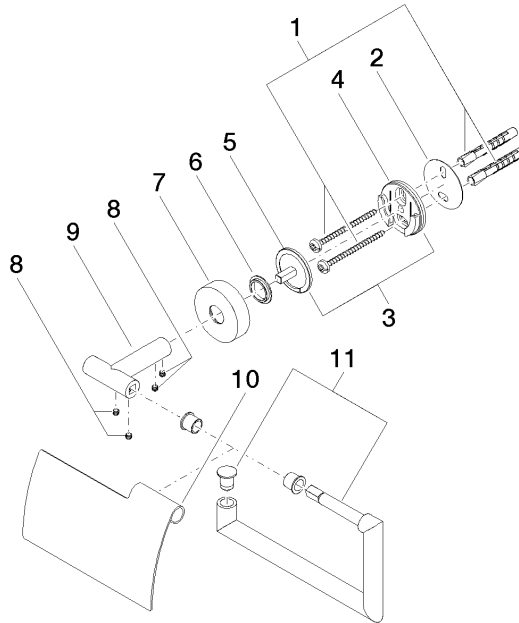

Tissue holder with cover - Light Gold

LISSÉ

83 510 979

- width 150mm
- height 95 mm
- rosette Ø 40 mm
- 40mm projection

Fits: LISSÉ, META

	Light Gold	83 510 979-26
	Chrome	83 510 979-00
	Brushed Platinum	83 510 979-06
	Dark Chrome	83 510 979-19
	Brushed Light Gold	83 510 979-27
	Matte Black	83 510 979-33
	Brushed Bronze	83 510 979-42
	Brushed Champagne (22kt Gold)	83 510 979-46
	Champagne (22kt Gold)	83 510 979-47
	Brushed Chrome	83 510 979-93
	Brushed Dark Platinum	83 510 979-99

83 510 979

mm [inches]

83 510 979

Parts for other finishes can be found here: [Chrome](#)

Spare parts list

No.	Item Number	Name	Quantity used	Delivery time
1	05 30 31 025 00 90	fixing set	1	2
2	05 30 11 519 00 90	disc	1	2
3	05 17 97 501 01 90	fixing set	1	2
4	08 17 97 501 07	holder	1	2
5	08 17 97 559 90	holder	1	2
6	08 30 11 516 90	ring	1	2
7	08 27 97 500-26	rosette	1	60
8	90 31 11 038 00 90	pin	4	2
9	05 17 97 562 01-26	holder	1	60
10	08 11 02 514-26	lid	1	60
11	90 28 22 628 00-26	holder	1	30