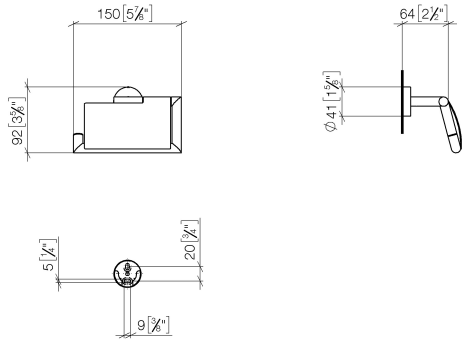

83 510 979

- width 150mm
- height 95 mm
- rosette Ø 40 mm
- 40mm projection

Fits: LISSÉ, META

	Matte Black	83 510 979-33
	Chrome	83 510 979-00
	Brushed Platinum	83 510 979-06
	Dark Chrome	83 510 979-19
	Light Gold	83 510 979-26
	Brushed Light Gold	83 510 979-27
	Brushed Bronze	83 510 979-42
	Brushed Champagne (22kt Gold)	83 510 979-46
	Champagne (22kt Gold)	83 510 979-47
	Brushed Chrome	83 510 979-93
	Brushed Dark Platinum	83 510 979-99

83 510 979

mm [inches]

83 510 979

Parts for other finishes can be found here: [Chrome](#)

Spare parts list

No.	Item Number	Name	Quantity used	Delivery time
1	05 30 31 025 00 90	fixing set	1	2
2	05 30 11 519 00 90	disc	1	2
3	05 17 97 501 01 90	fixing set	1	2
4	08 17 97 501 07	holder	1	2
5	08 17 97 559 90	holder	1	2
6	08 30 11 516 90	ring	1	2
7	08 27 97 500-33	rosette	1	30
8	90 31 11 038 00 90	pin	4	2
9	05 17 97 562 01-33	holder	1	30
10	08 11 02 514-33	lid	1	30
11	90 28 22 628 00-33	holder	1	30