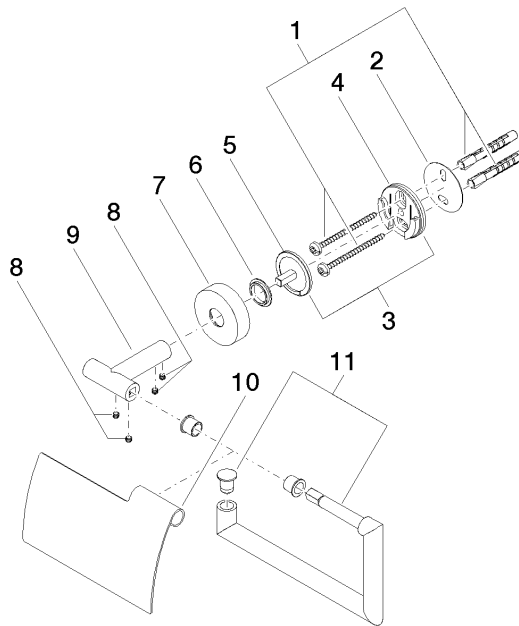

83 510 979

- width 150mm
- height 95 mm
- rosette Ø 40 mm
- 40mm projection

Fits: LISSÉ, META

	Matte Black	83 510 979-33
	Chrome	83 510 979-00
	Brushed Platinum	83 510 979-06
	Dark Chrome	83 510 979-19
	Light Gold	83 510 979-26
	Brushed Light Gold	83 510 979-27
	Brushed Bronze	83 510 979-42
	Brushed Champagne (22kt Gold)	83 510 979-46
	Champagne (22kt Gold)	83 510 979-47
	Brushed Chrome	83 510 979-93
	Brushed Dark Platinum	83 510 979-99

83 510 979

mm [inches]

83 510 979

Parts for other finishes can be found here: [Chrome](#)

Spare parts list

No.	Item Number	Name	Quantity used	Delivery time
1	05 30 31 025 00 90	fixing set	1	2
2	05 30 11 519 00 90	disc	1	2
3	05 17 97 501 01 90	fixing set	1	2
4	08 17 97 501 07	holder	1	2
5	08 17 97 559 90	holder	1	2
6	08 30 11 516 90	ring	1	2
7	08 27 97 500-33	rosette	1	30
8	90 31 11 038 00 90	pin	4	2
9	05 17 97 562 01-33	holder	1	30
10	08 11 02 514-33	lid	1	30
11	90 28 22 628 00-33	holder	1	30